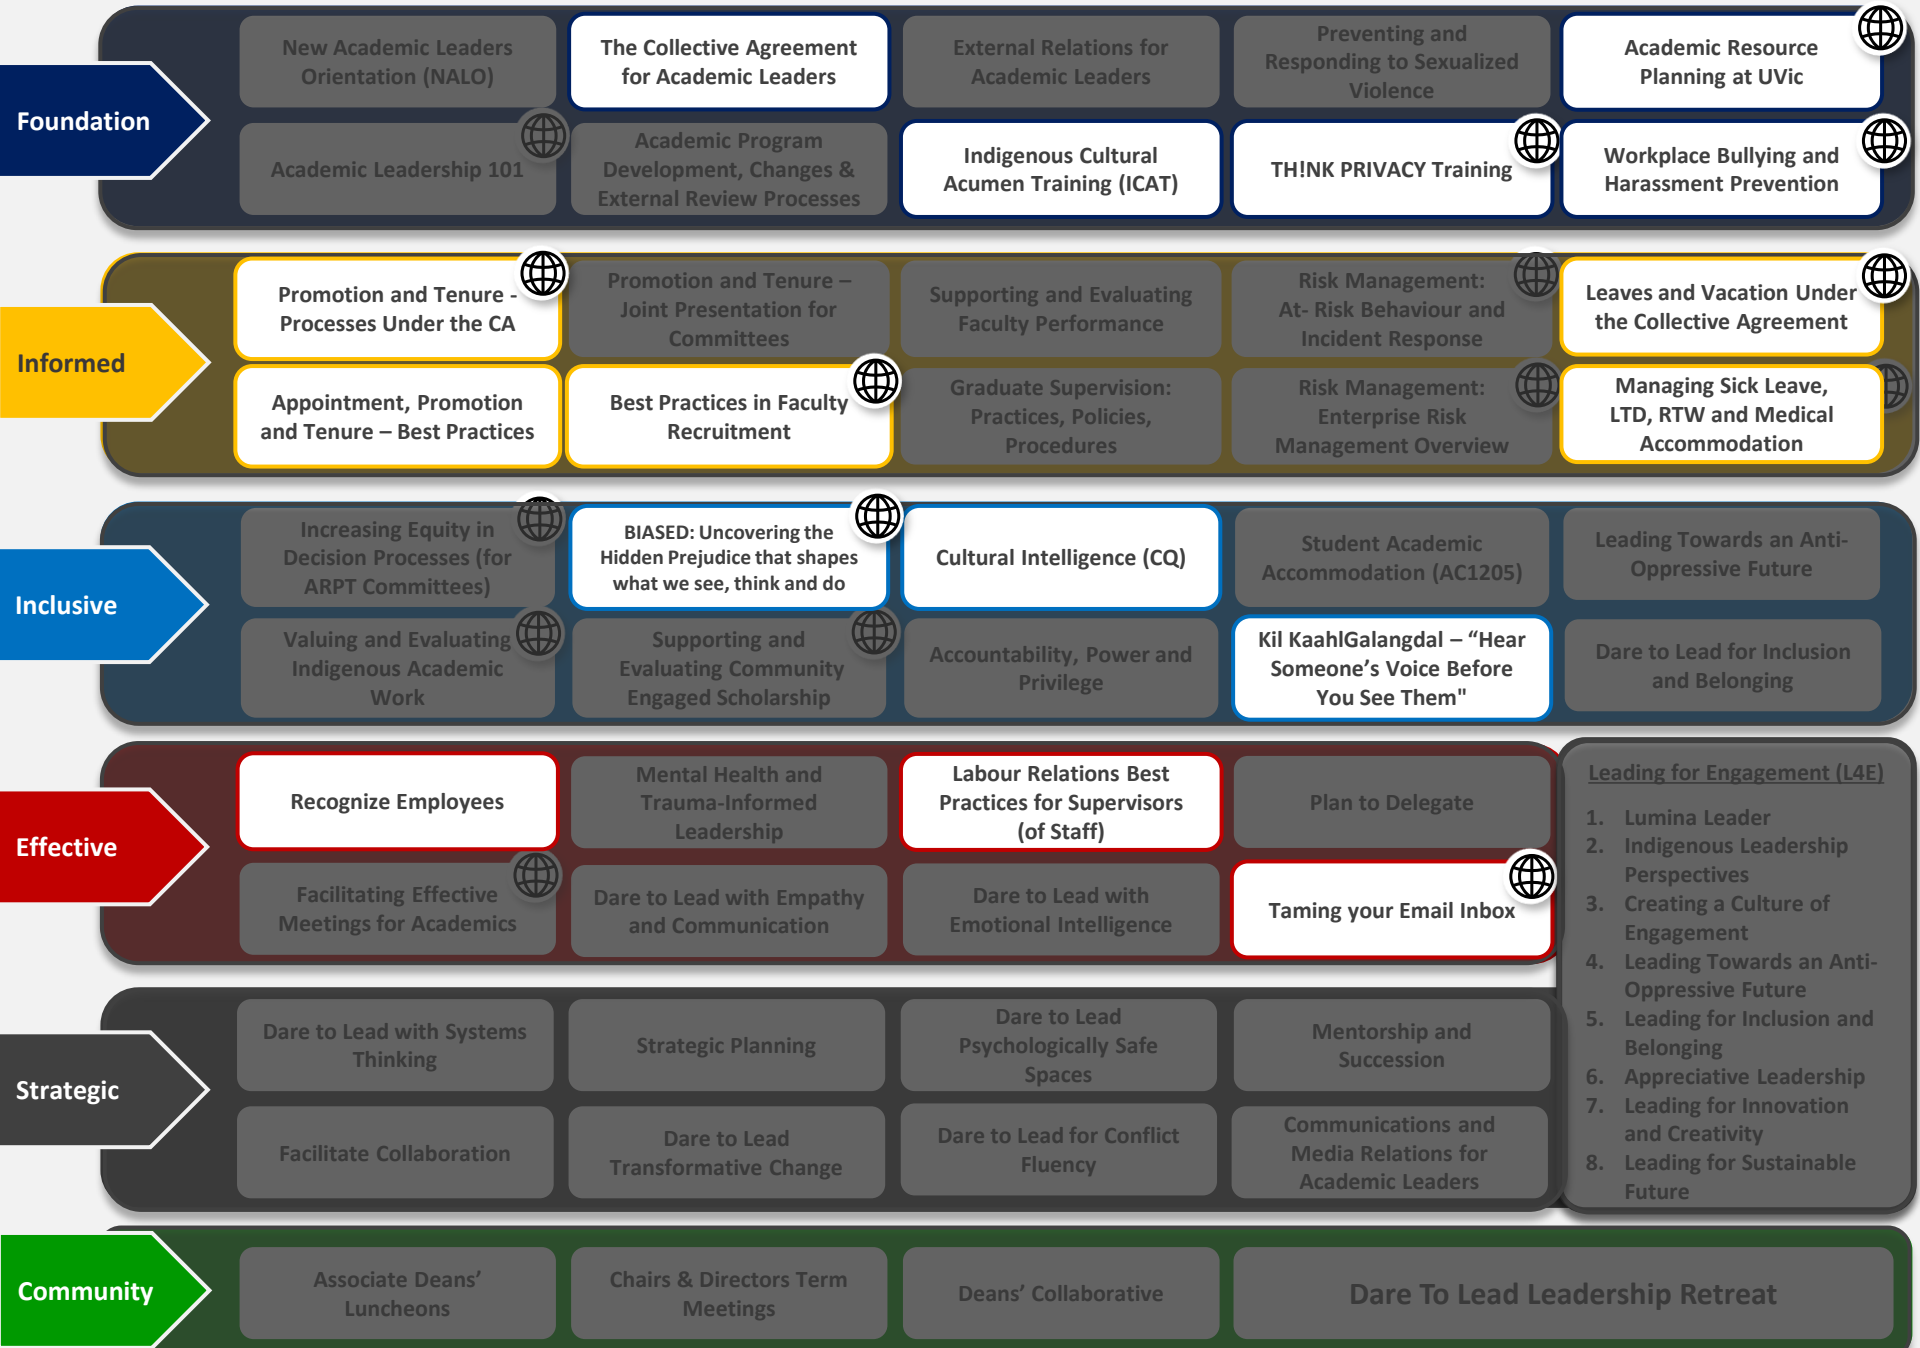

# Academic Leaders Initiative (ALI) – Leader Learning Pathways\*

\*Click on the image button next to the category to access the learning pathway.

# ADMINISTRATIVE SUPPORT FOCUS

Indicates an online course or resource 

# EMERGING LEADER FOCUS

Indicates an online course or resource 

# NEW ACADEMIC LEADER FOCUS

Indicates an online course or resource 