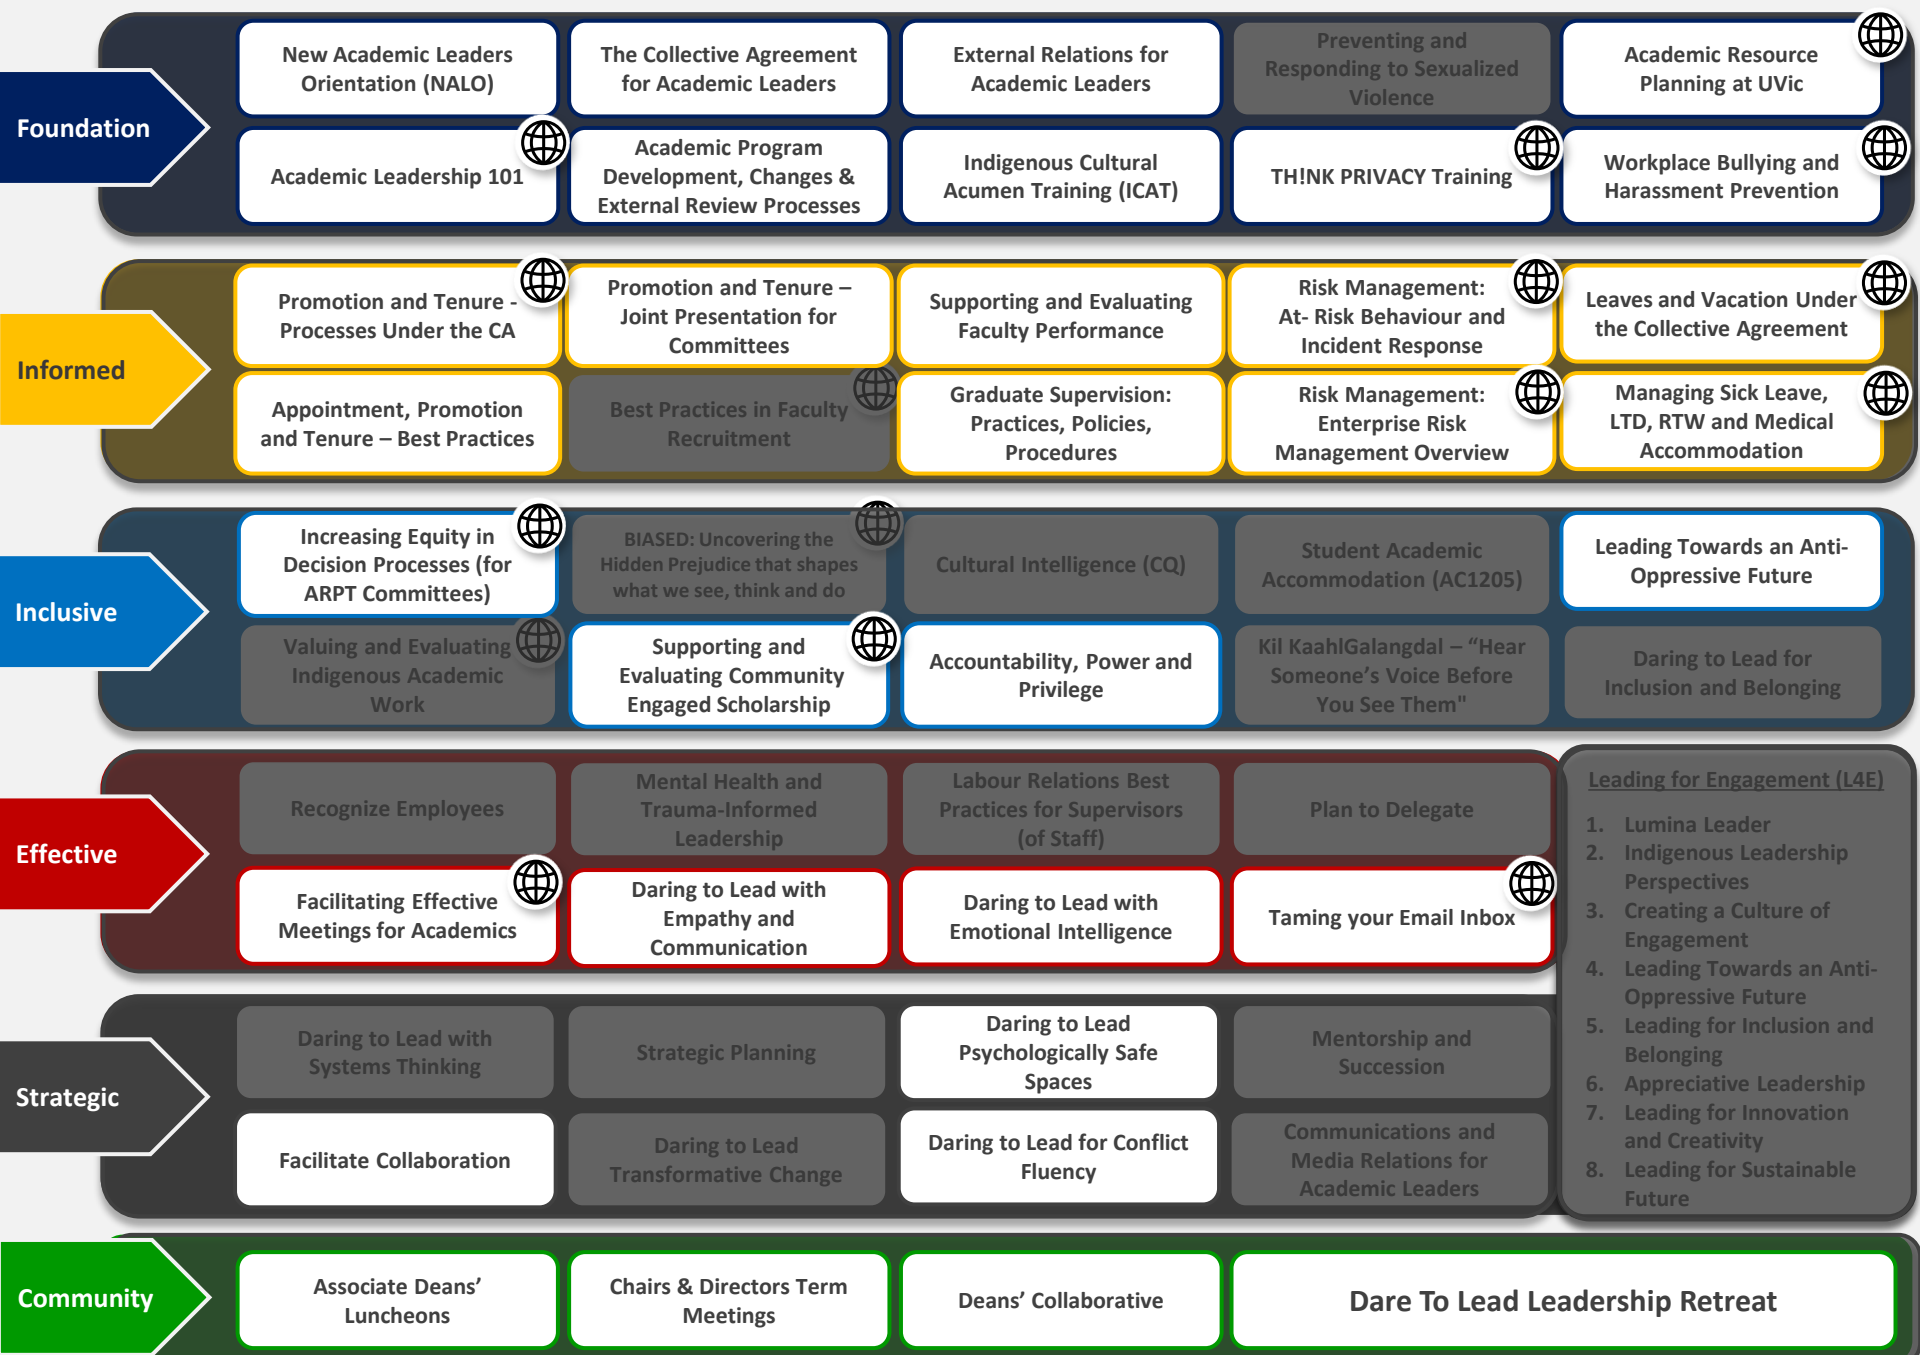

# Academic Leaders Initiative (ALI) – Leader Learning Pathways\*

\*Click on the image button next to the category to access the learning pathway.

# ADMINISTRATIVE SUPPORT FOCUS

Indicates an online course or resource 

# EMERGING LEADER FOCUS

Indicates an online course or resource 

# NEW ACADEMIC LEADER FOCUS

Indicates an online course or resource 