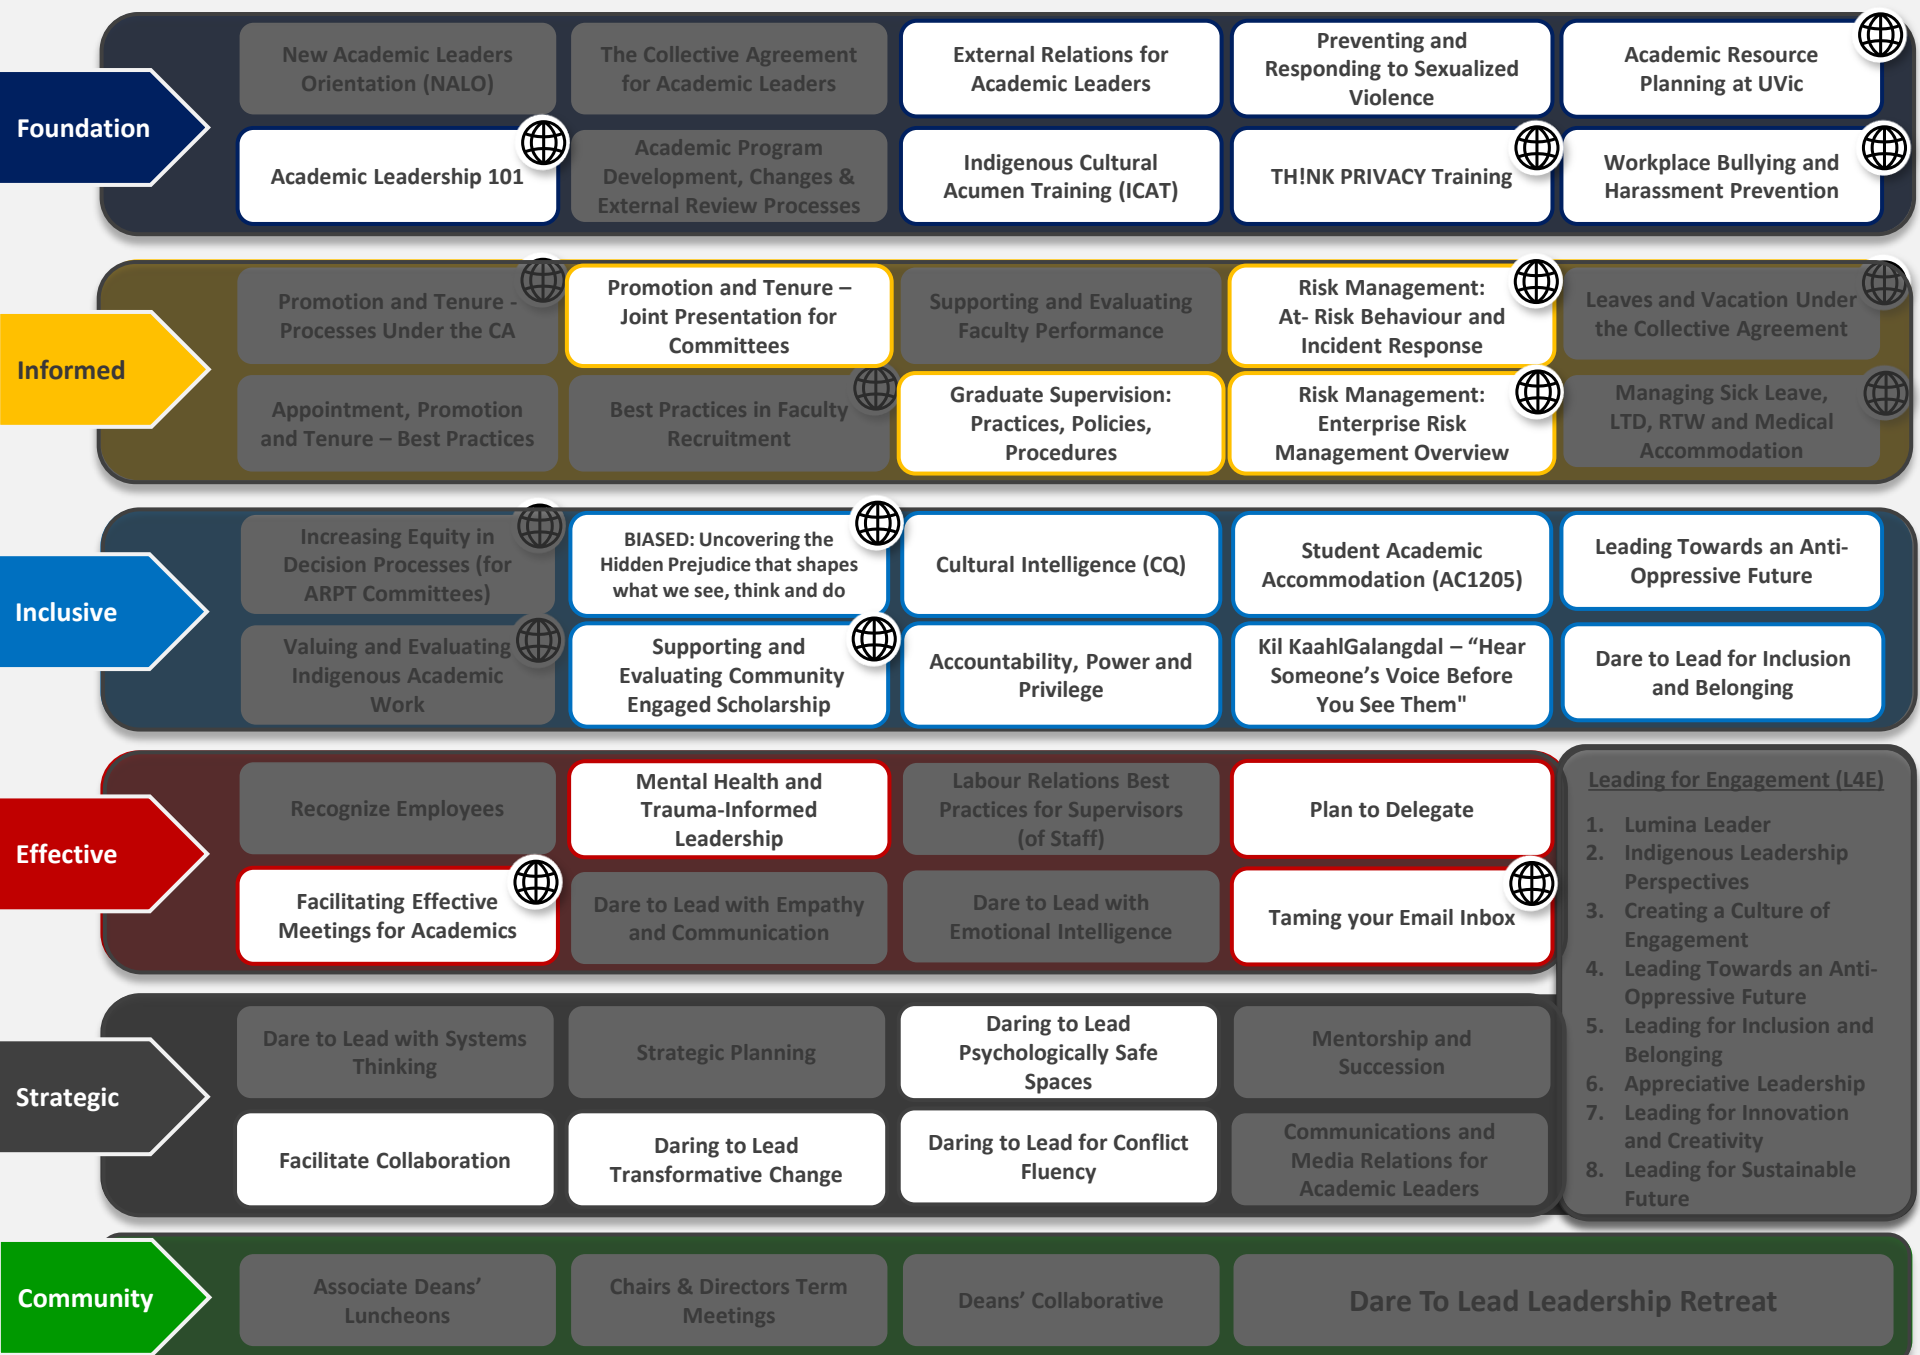

# Academic Leaders Initiative (ALI) – Leader Learning Pathways\*

\*Click on the image button next to the category to access the learning pathway.

# ADMINISTRATIVE SUPPORT FOCUS

Indicates an online course or resource 

# EMERGING LEADER FOCUS

Indicates an online course or resource 

# NEW ACADEMIC LEADER FOCUS

Indicates an online course or resource 