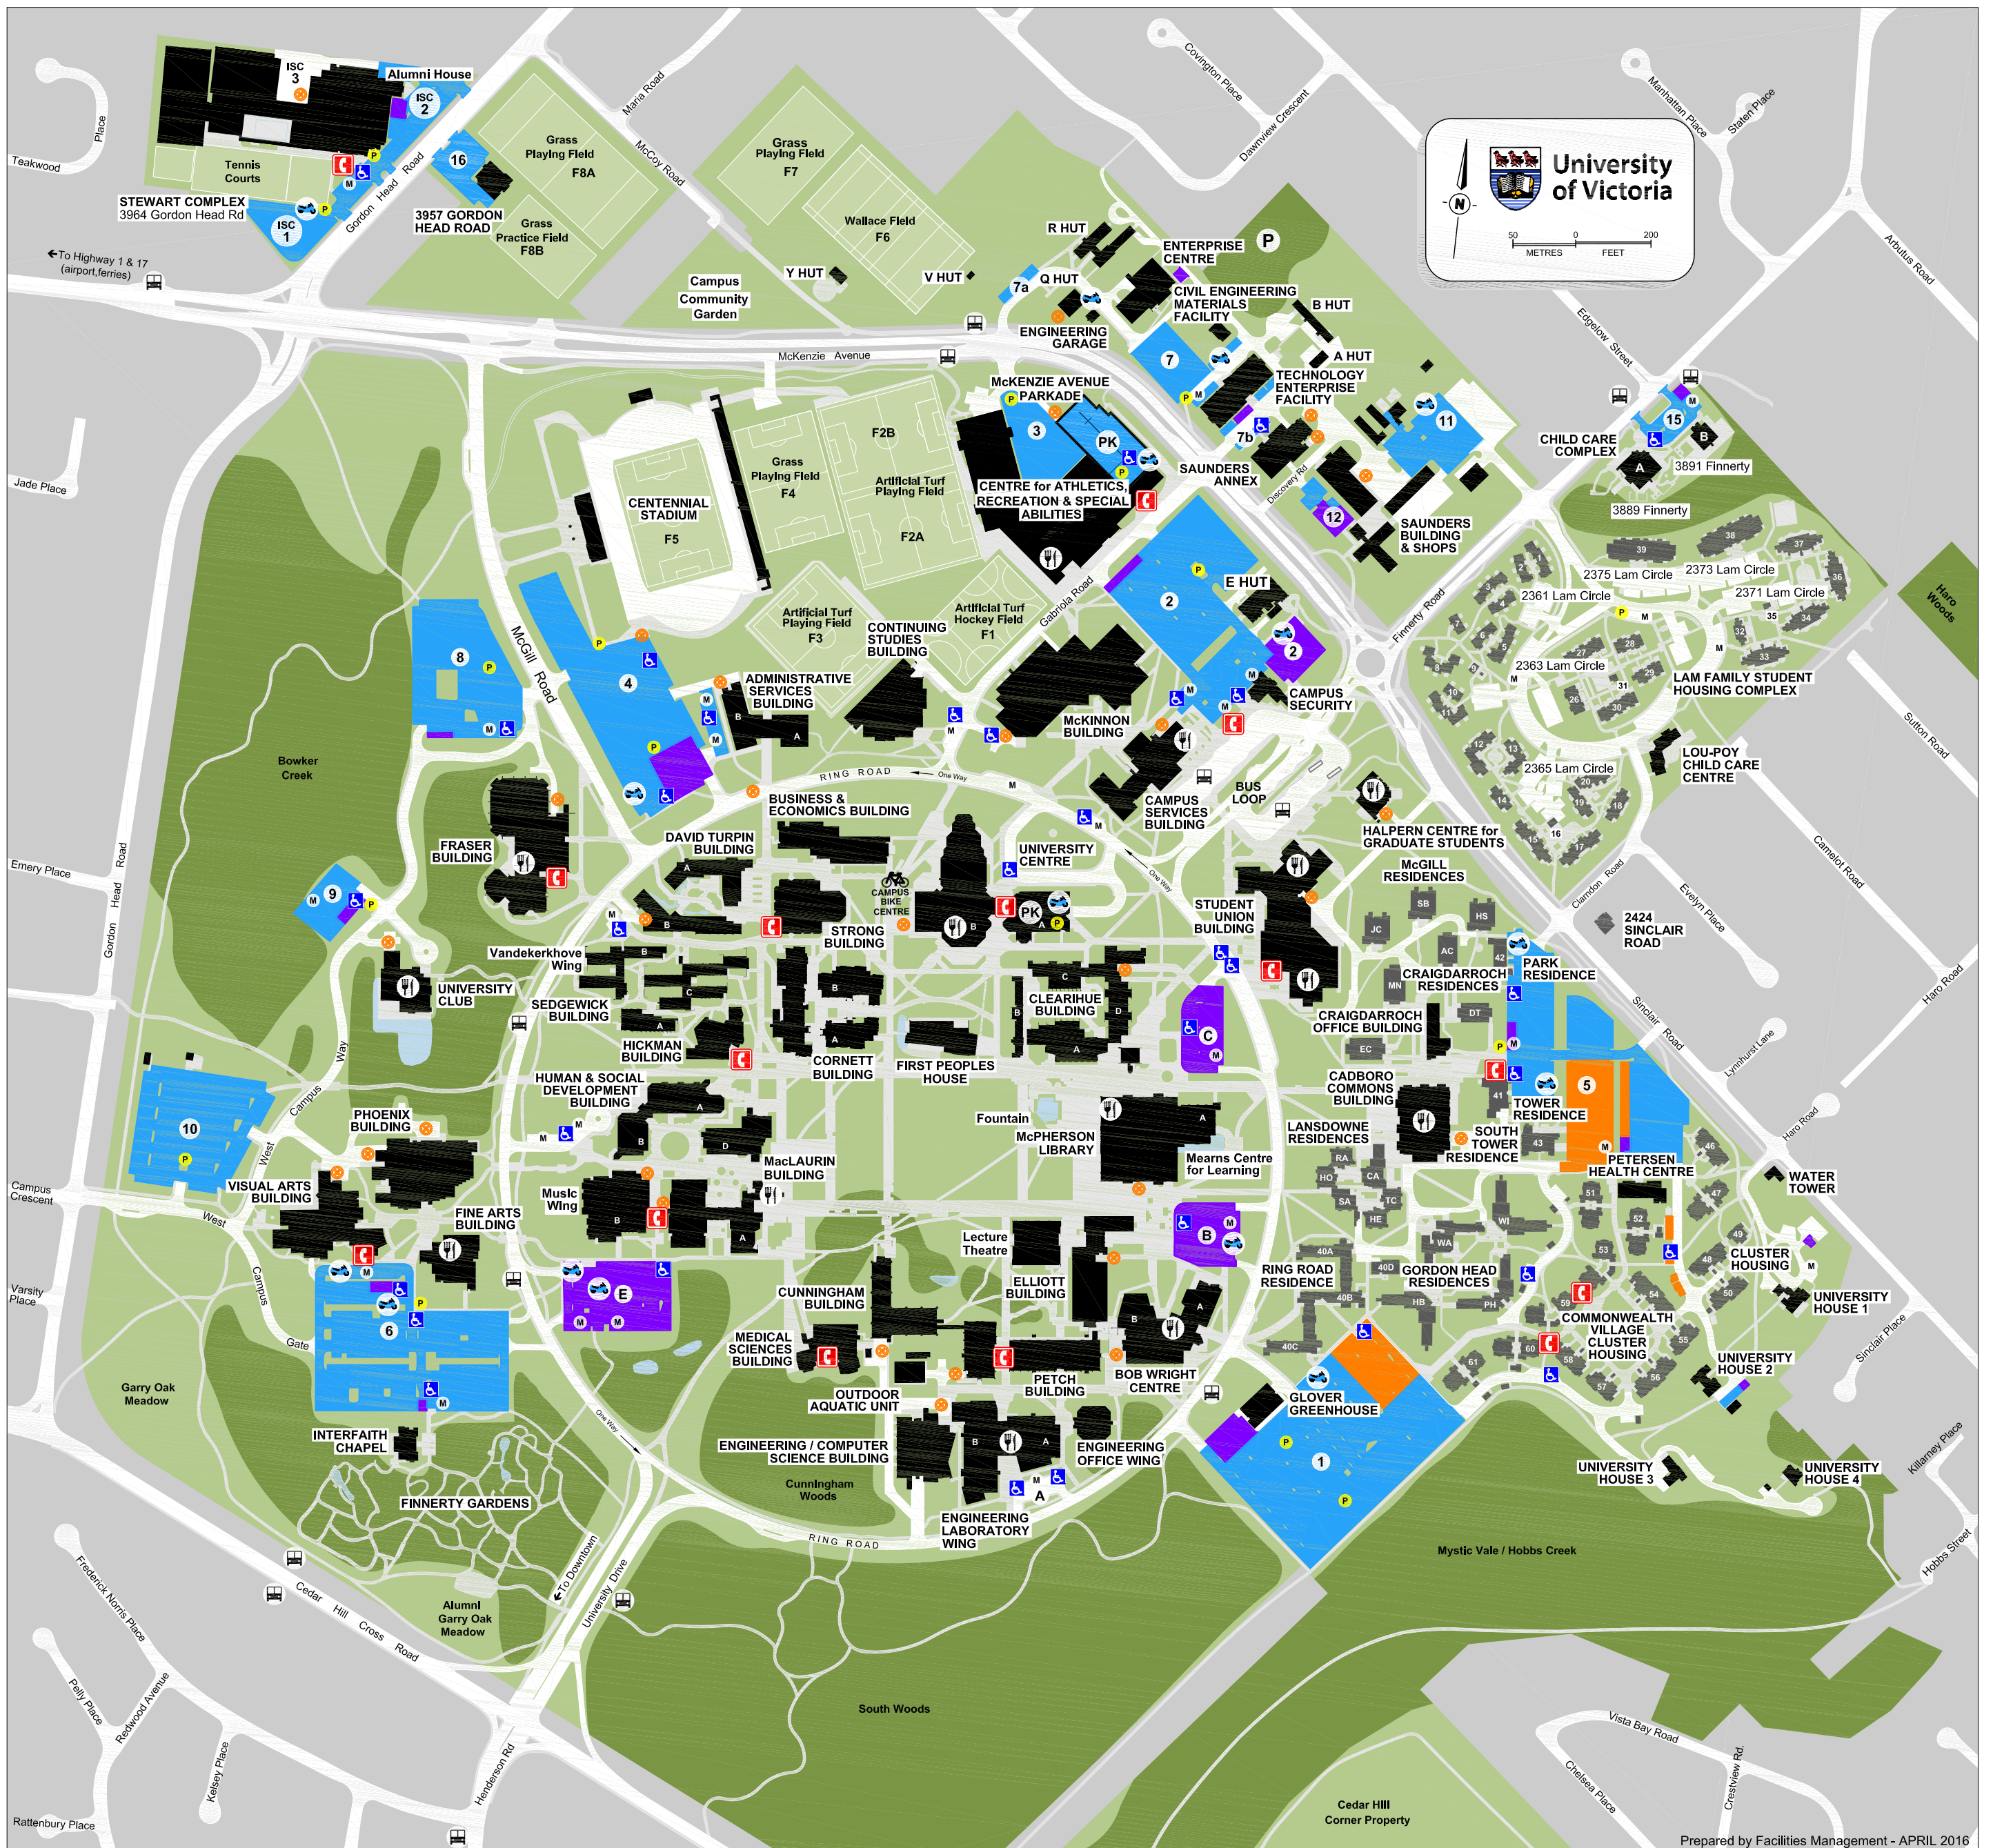

University of Victoria

Campus Security Services

University of Victoria Parking Guide Map

Prepared by Facilities Management - APRIL 2016

Legend	Buildings	Residences	Student Resident Parking	Buildings Under Construction	Permit Dispenser	Loading Dock / Deliveries	Campus Security Help Phone
	Reserved Parking	General Parking	Parkade	Metered Parking	Disabled Parking	Motorcycle Parking	Bus Stop

Website: uvic.ca/security

Emergency Phone: 250-721-7599

Non Emergency Phone: 250-721-6683