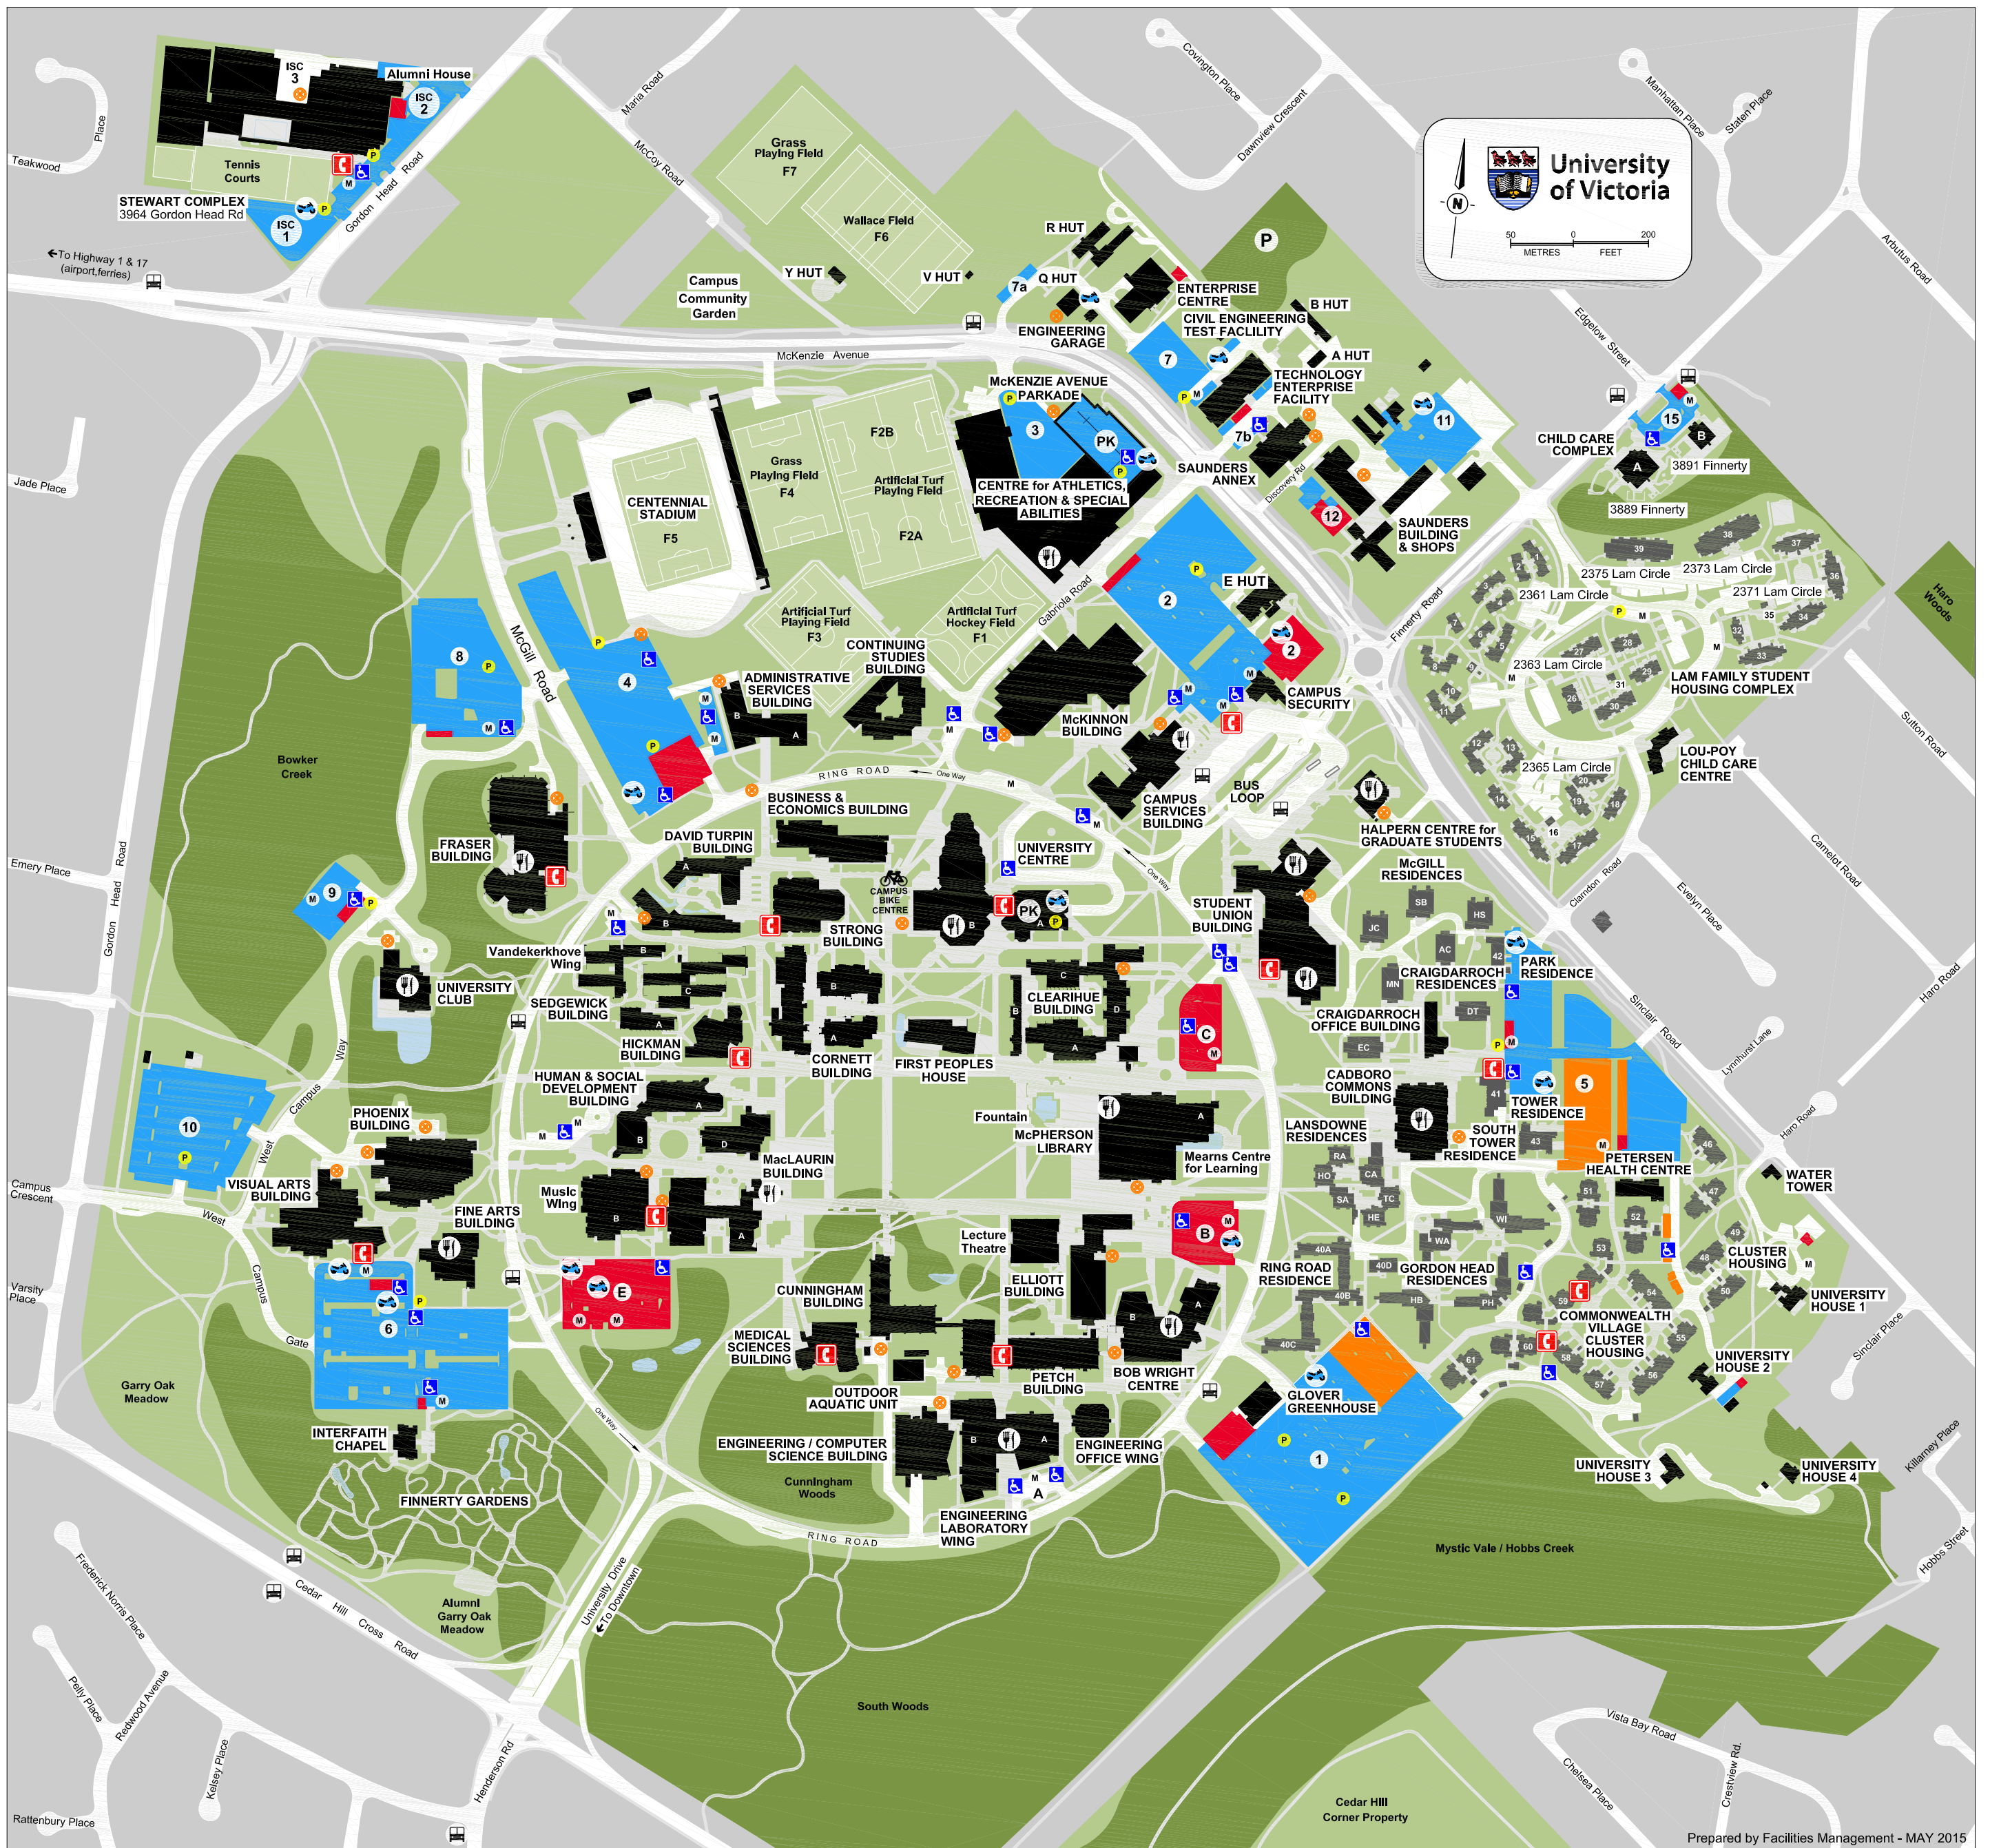

University of Victoria

Campus Security Services

University of Victoria Parking Guide Map

Legend	Buildings	Residences	Student Resident Parking	Buildings Under Construction	Permit Dispenser	Loading Dock / Deliveries	Campus Security Help Phone
	Reserved Parking	General Parking	Parkade	Metered Parking	Disabled Parking	Motorcycle Parking	Bus Stop

Website: uvic.ca/security

Emergency Phone: 250-721-7599

Non Emergency Phone: 250-721-6683

Prepared by Facilities Management - MAY 2015