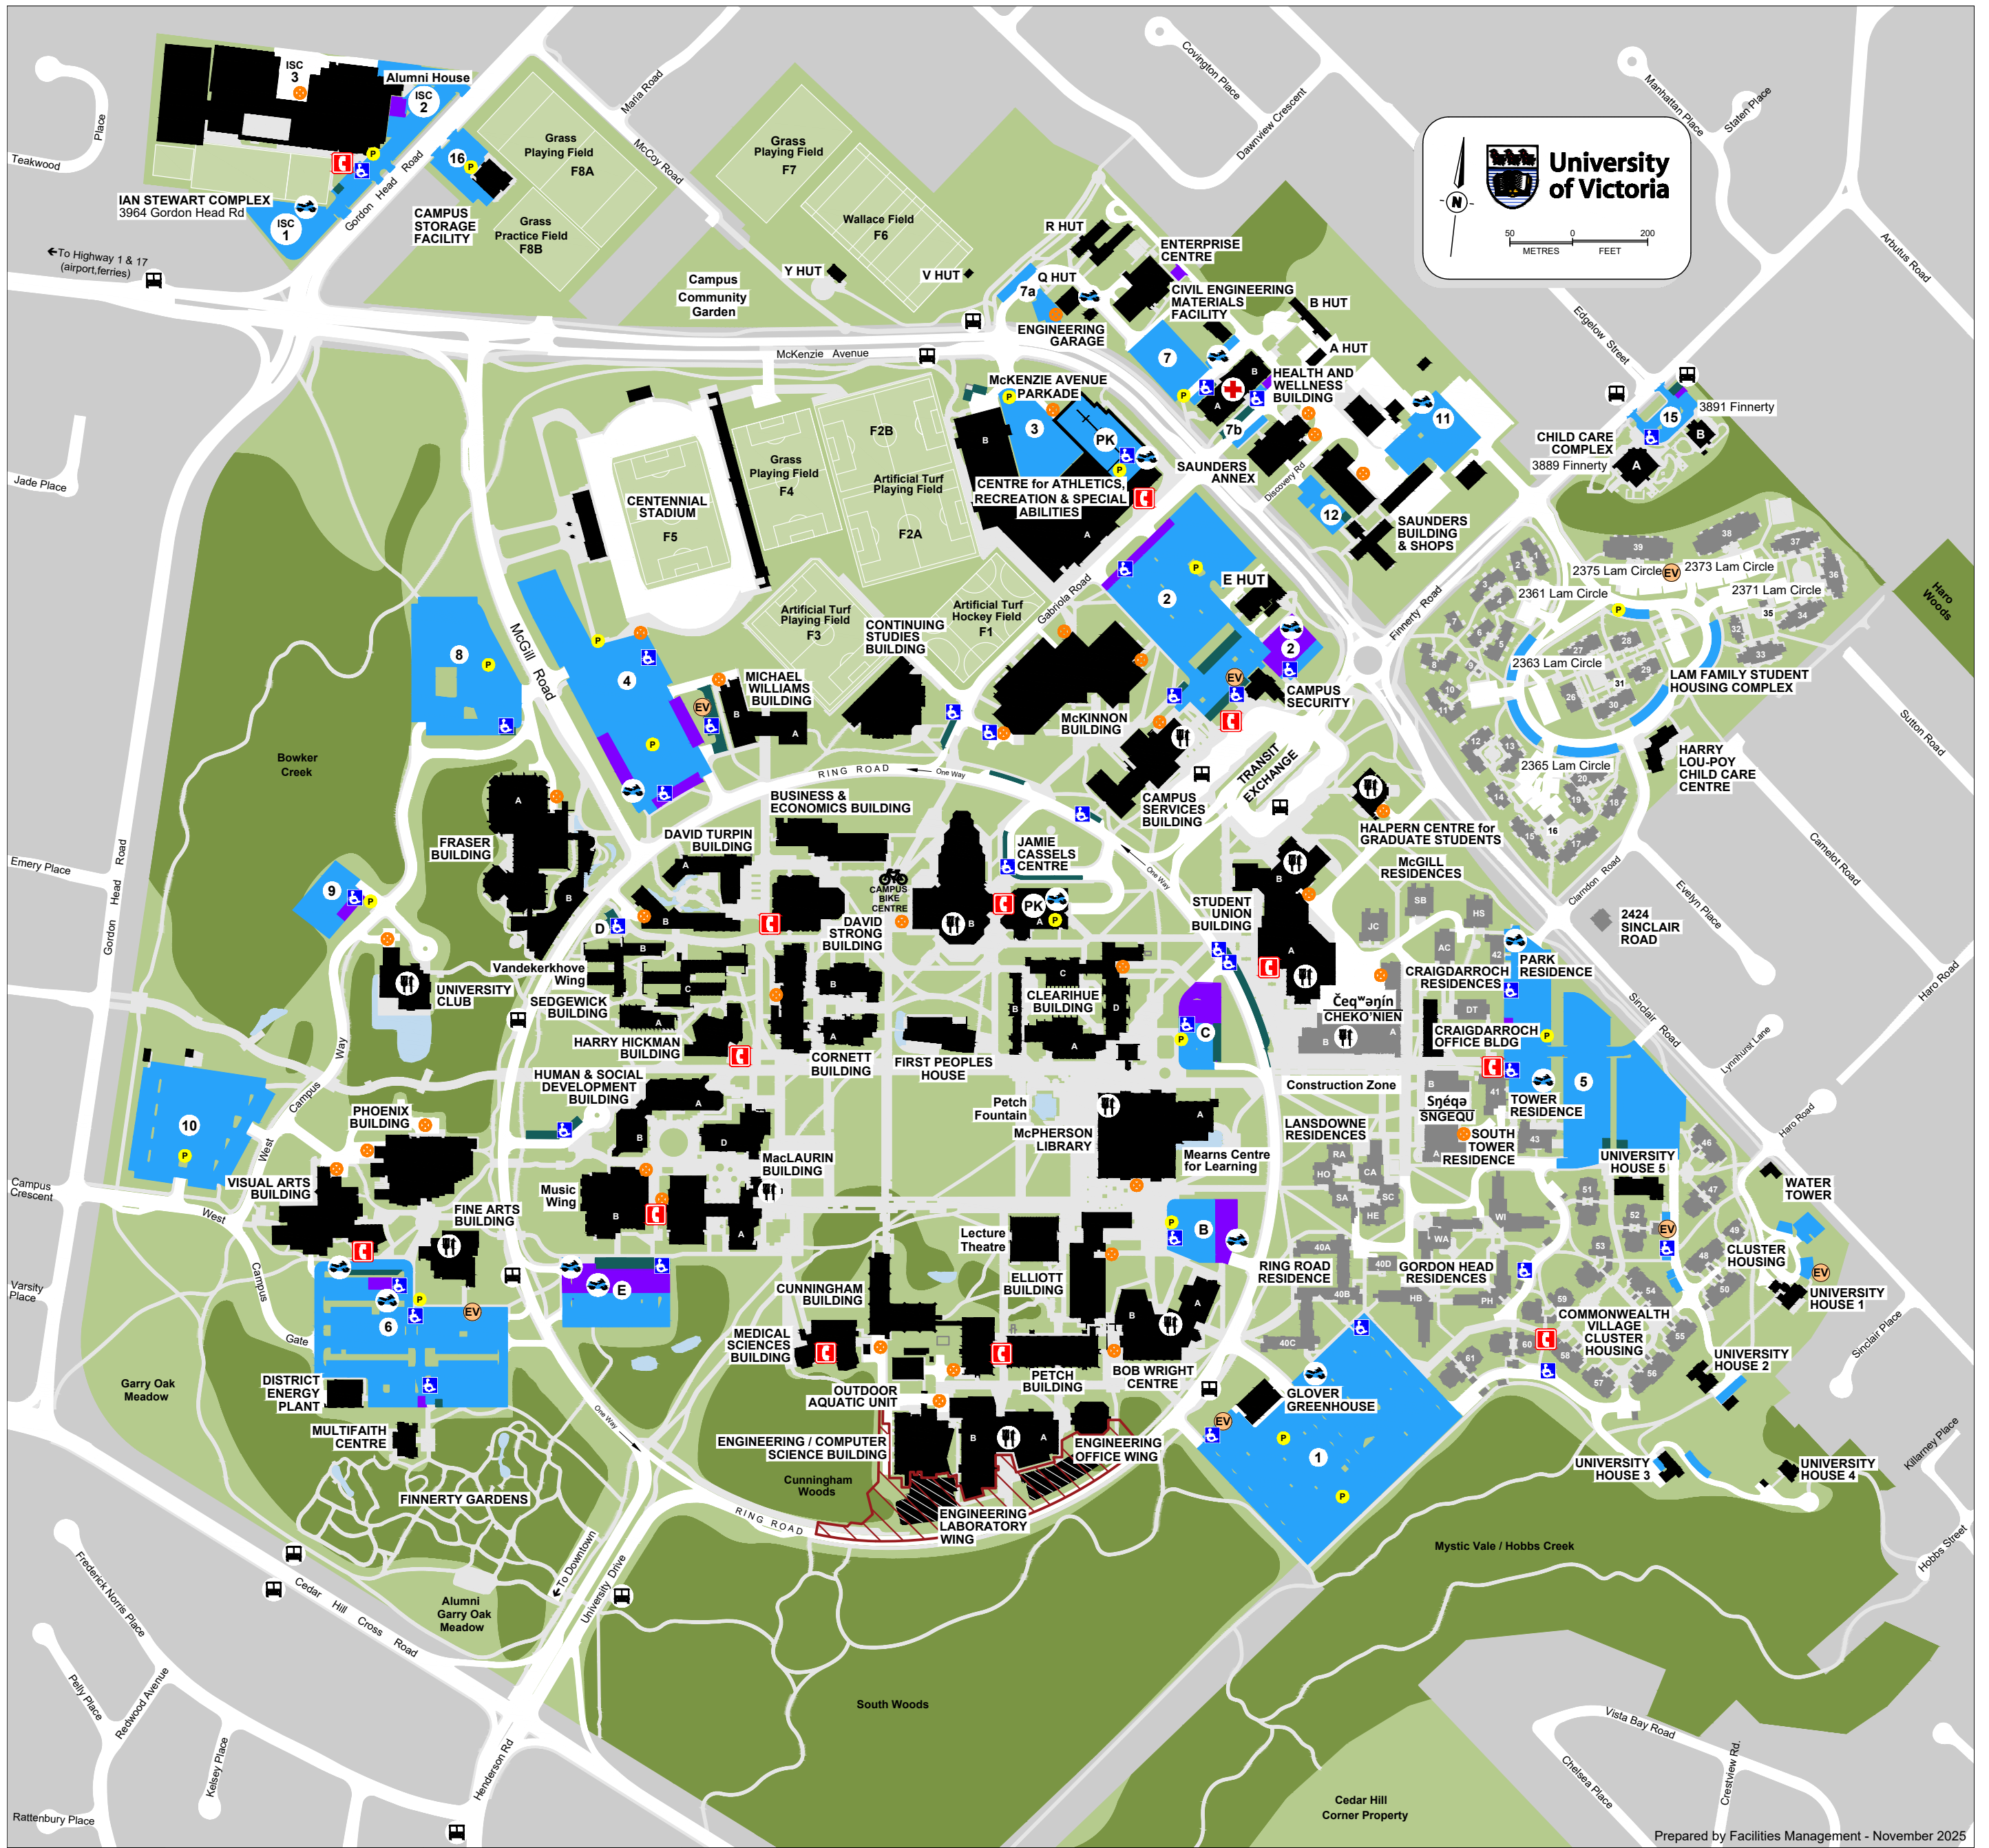

University of Victoria

Campus Security Services

University of Victoria Parking Guide Map

Legend	Buildings	General Parking	Short-Term Parking	Electric Vehicle Charging Station	Permit Dispenser	Loading Dock / Deliveries	Campus Security Help Phone
	Residences	Reserved Parking	Disabled Parking	Parkade	Motorcycle Parking	Student Wellness Centre	Bus Stop

Website: uvic.ca/security

Emergency Phone: 250-721-7599

Non Emergency Phone: 250-721-6683

Prepared by Facilities Management - November 2025