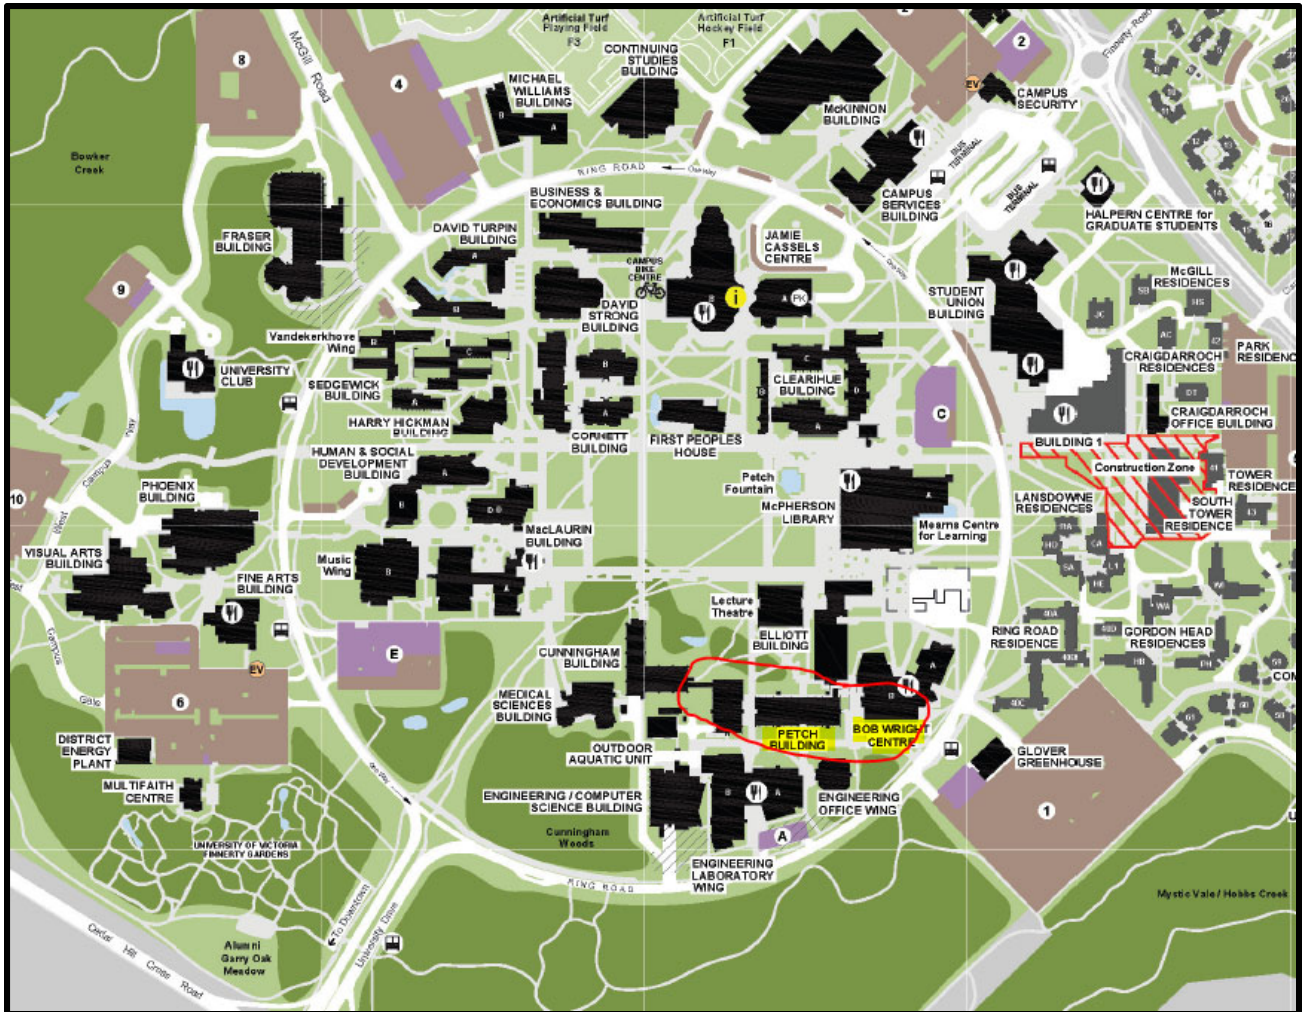

Science Stores Location Map - Petch Bldg. Rm. 168

Follow the **lane/walkway** as shown below from Ring Road to the Bob Wright loading dock at the East end of Petch.
We are at the red **X** in the Petch Bldg.