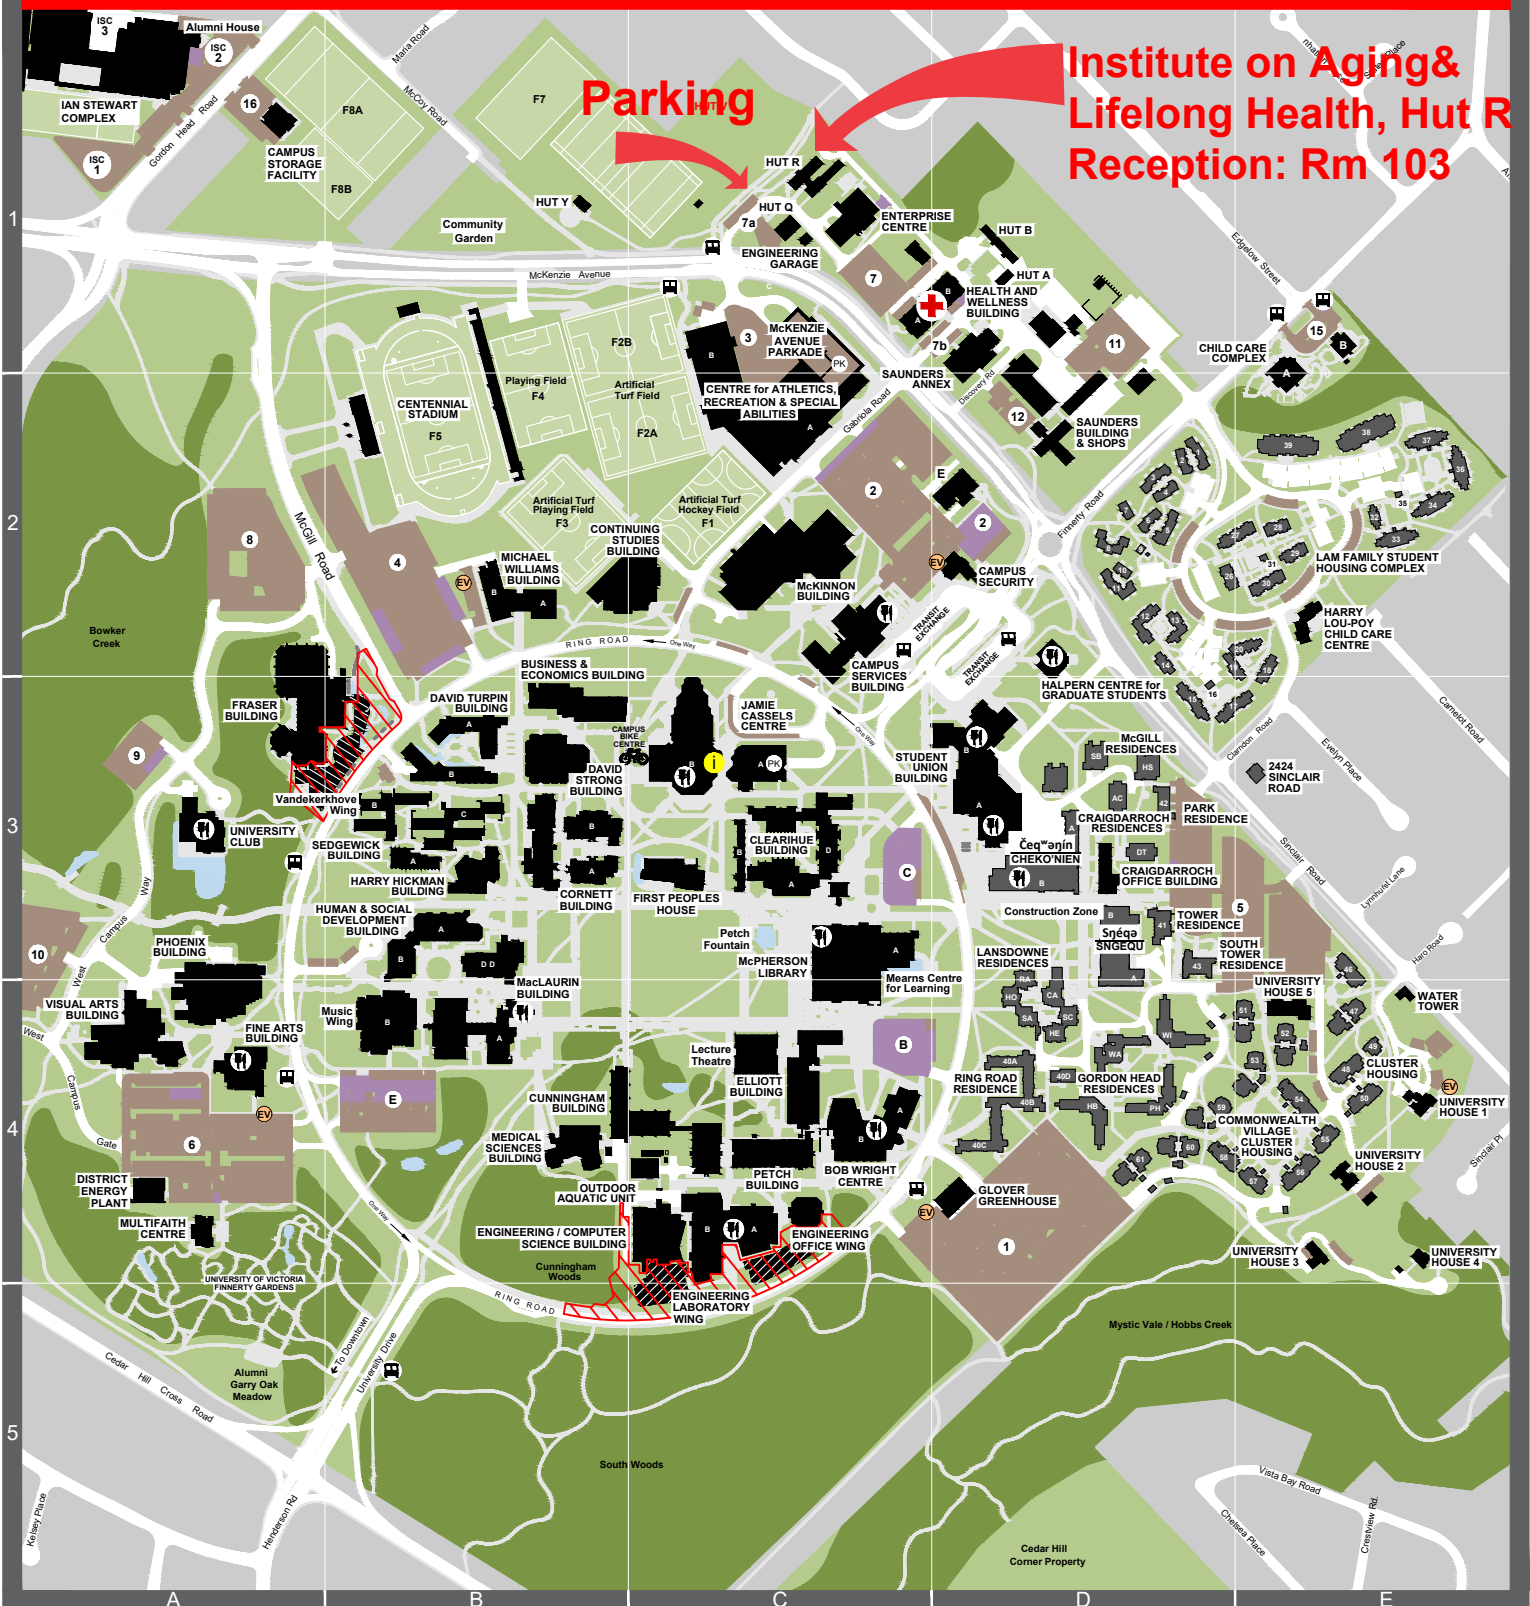

Parking

Institute on Aging & Lifelong Health, Hut R Reception: Rm 103

-  Buildings
-  Residences
-  Buildings Under Construction

-  General Pay Parking
-  Reserved Parking
-  Construction Zone

-  Welcome Centre
-  Student Wellness Centre
-  Food Service Outlet
-  Bus Stop
-  Parkade
-  EV Charging Station