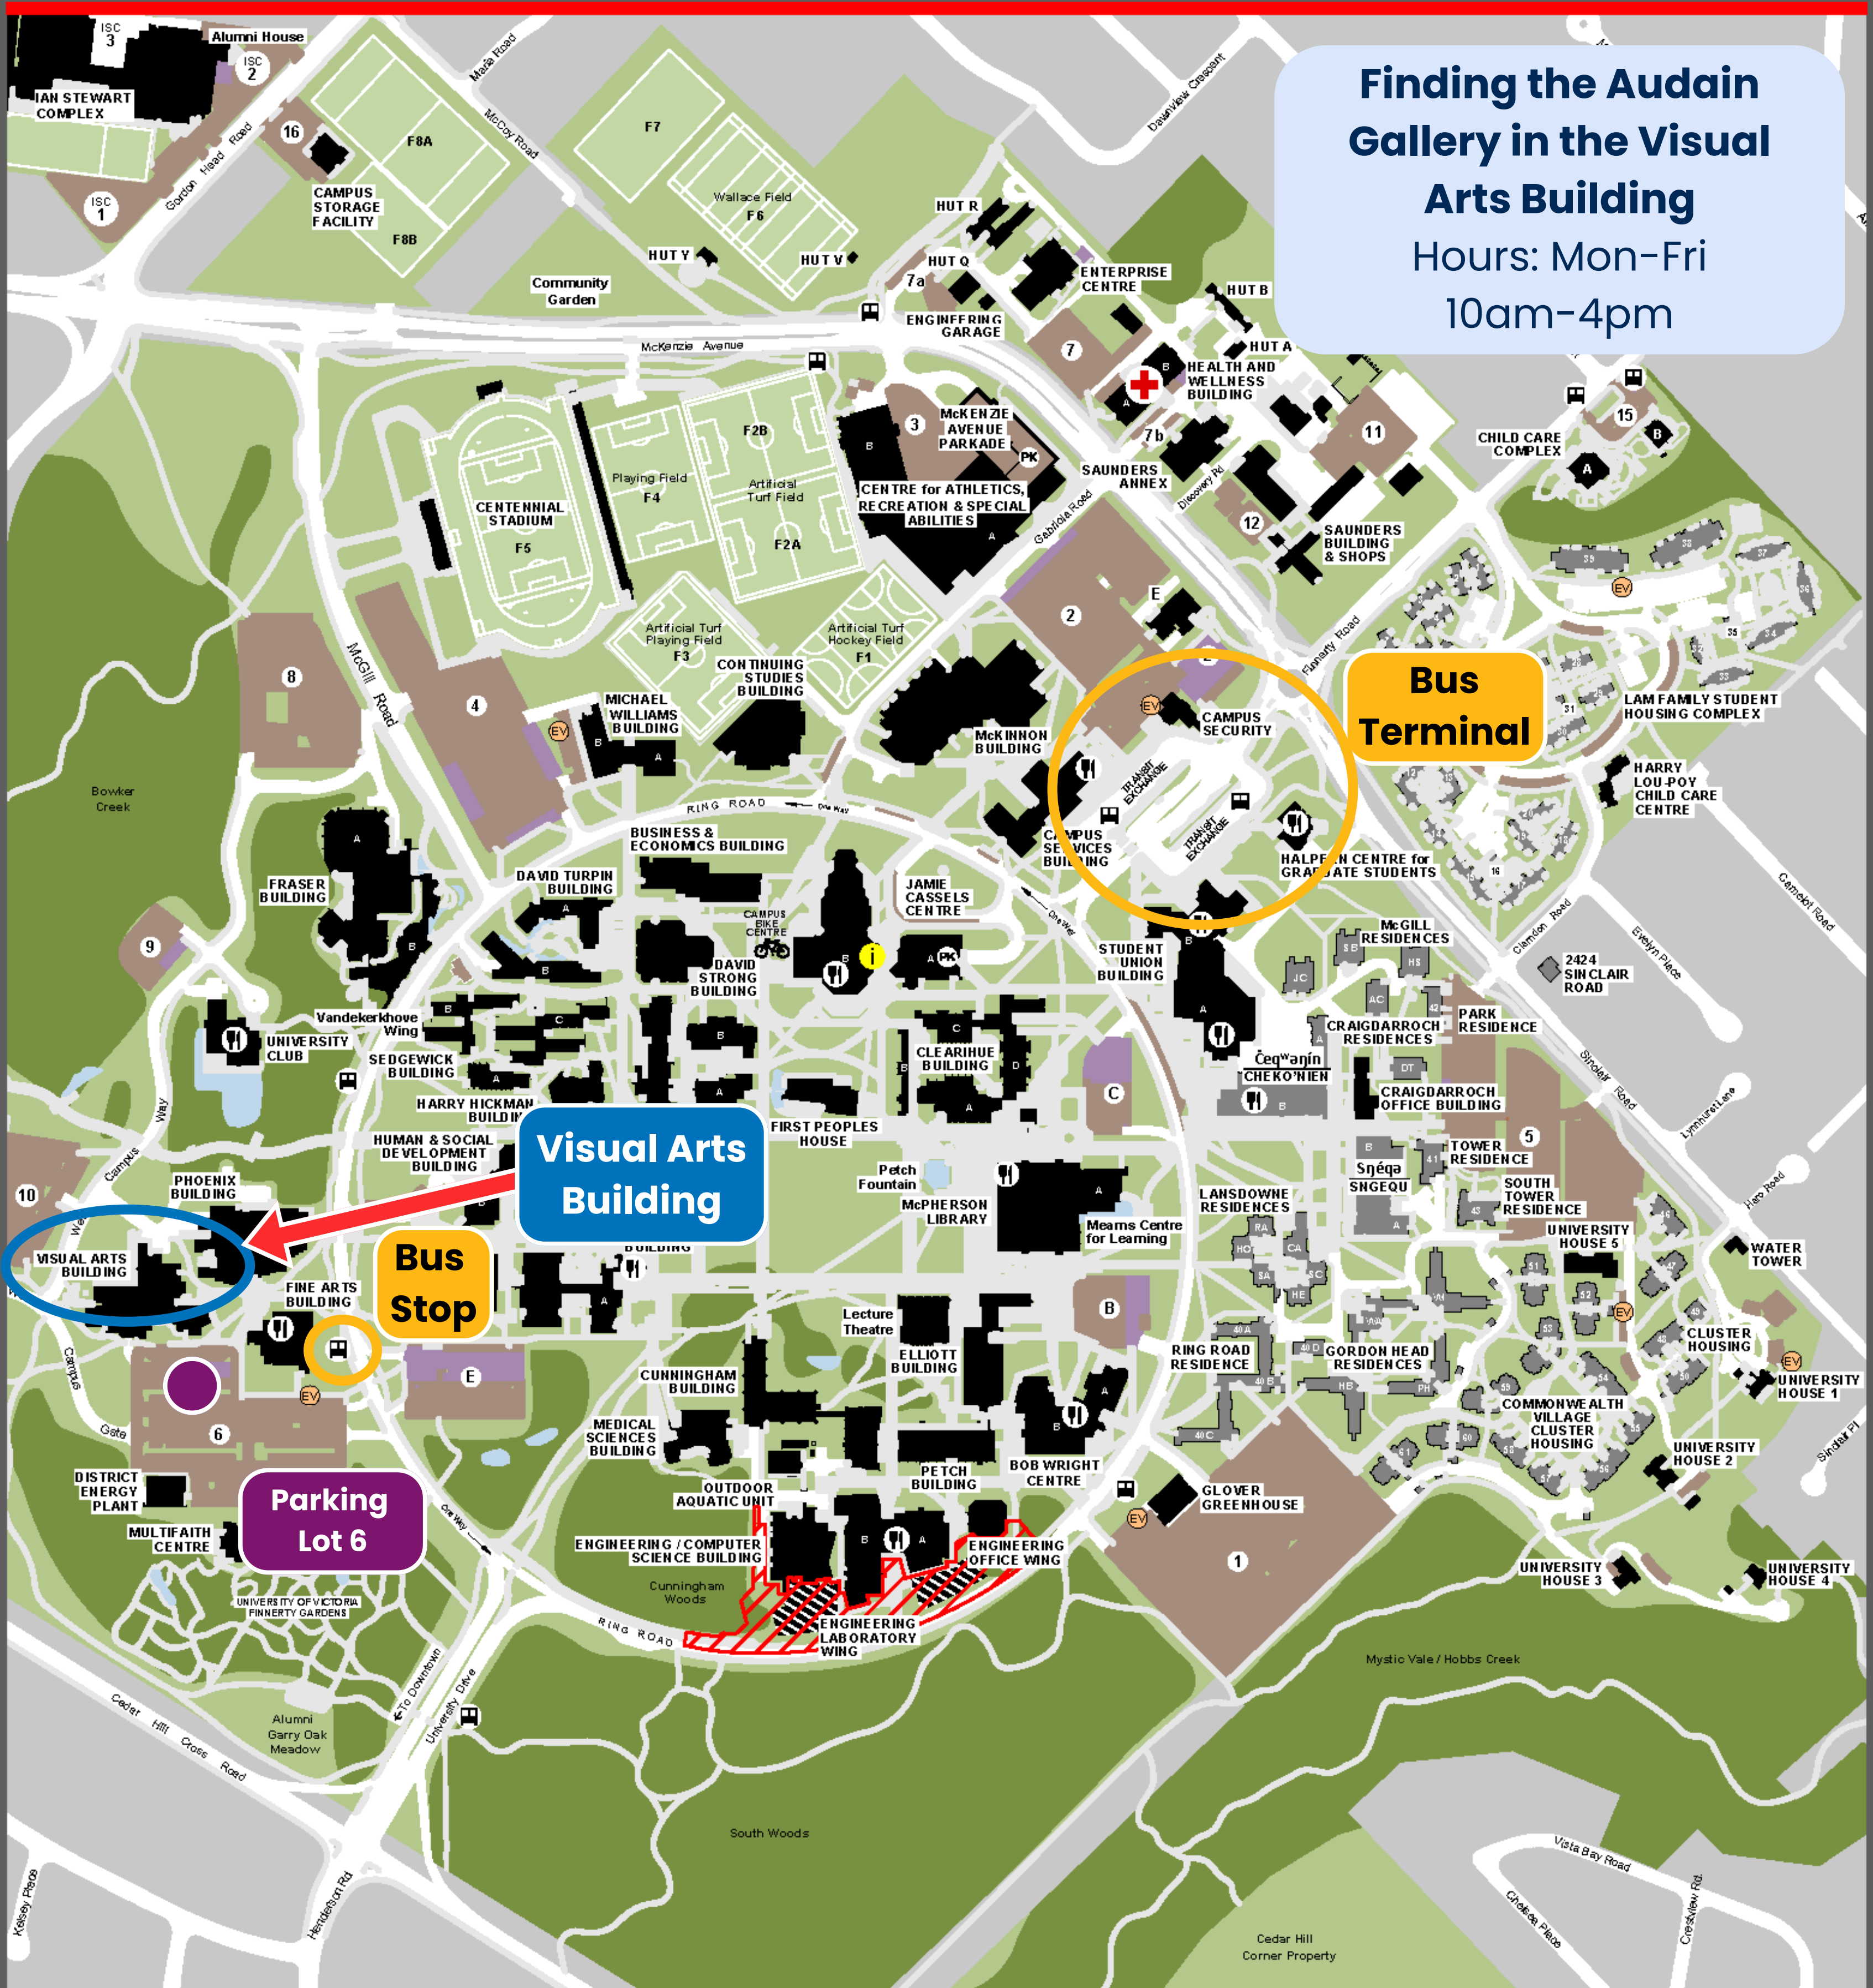

**Finding the Audain Gallery in the Visual Arts Building**  
 Hours: Mon-Fri  
 10am-4pm

-  Buildings
-  General Pay Parking
-  Residences
-  Reserved Parking
-  Buildings Under Construction
-  Construction Zone

-  Welcome Centre
-  Student Wellness Centre
-  Food Service Outlet
-  Bus Stop
-  Parkade
-  EV Charging Station