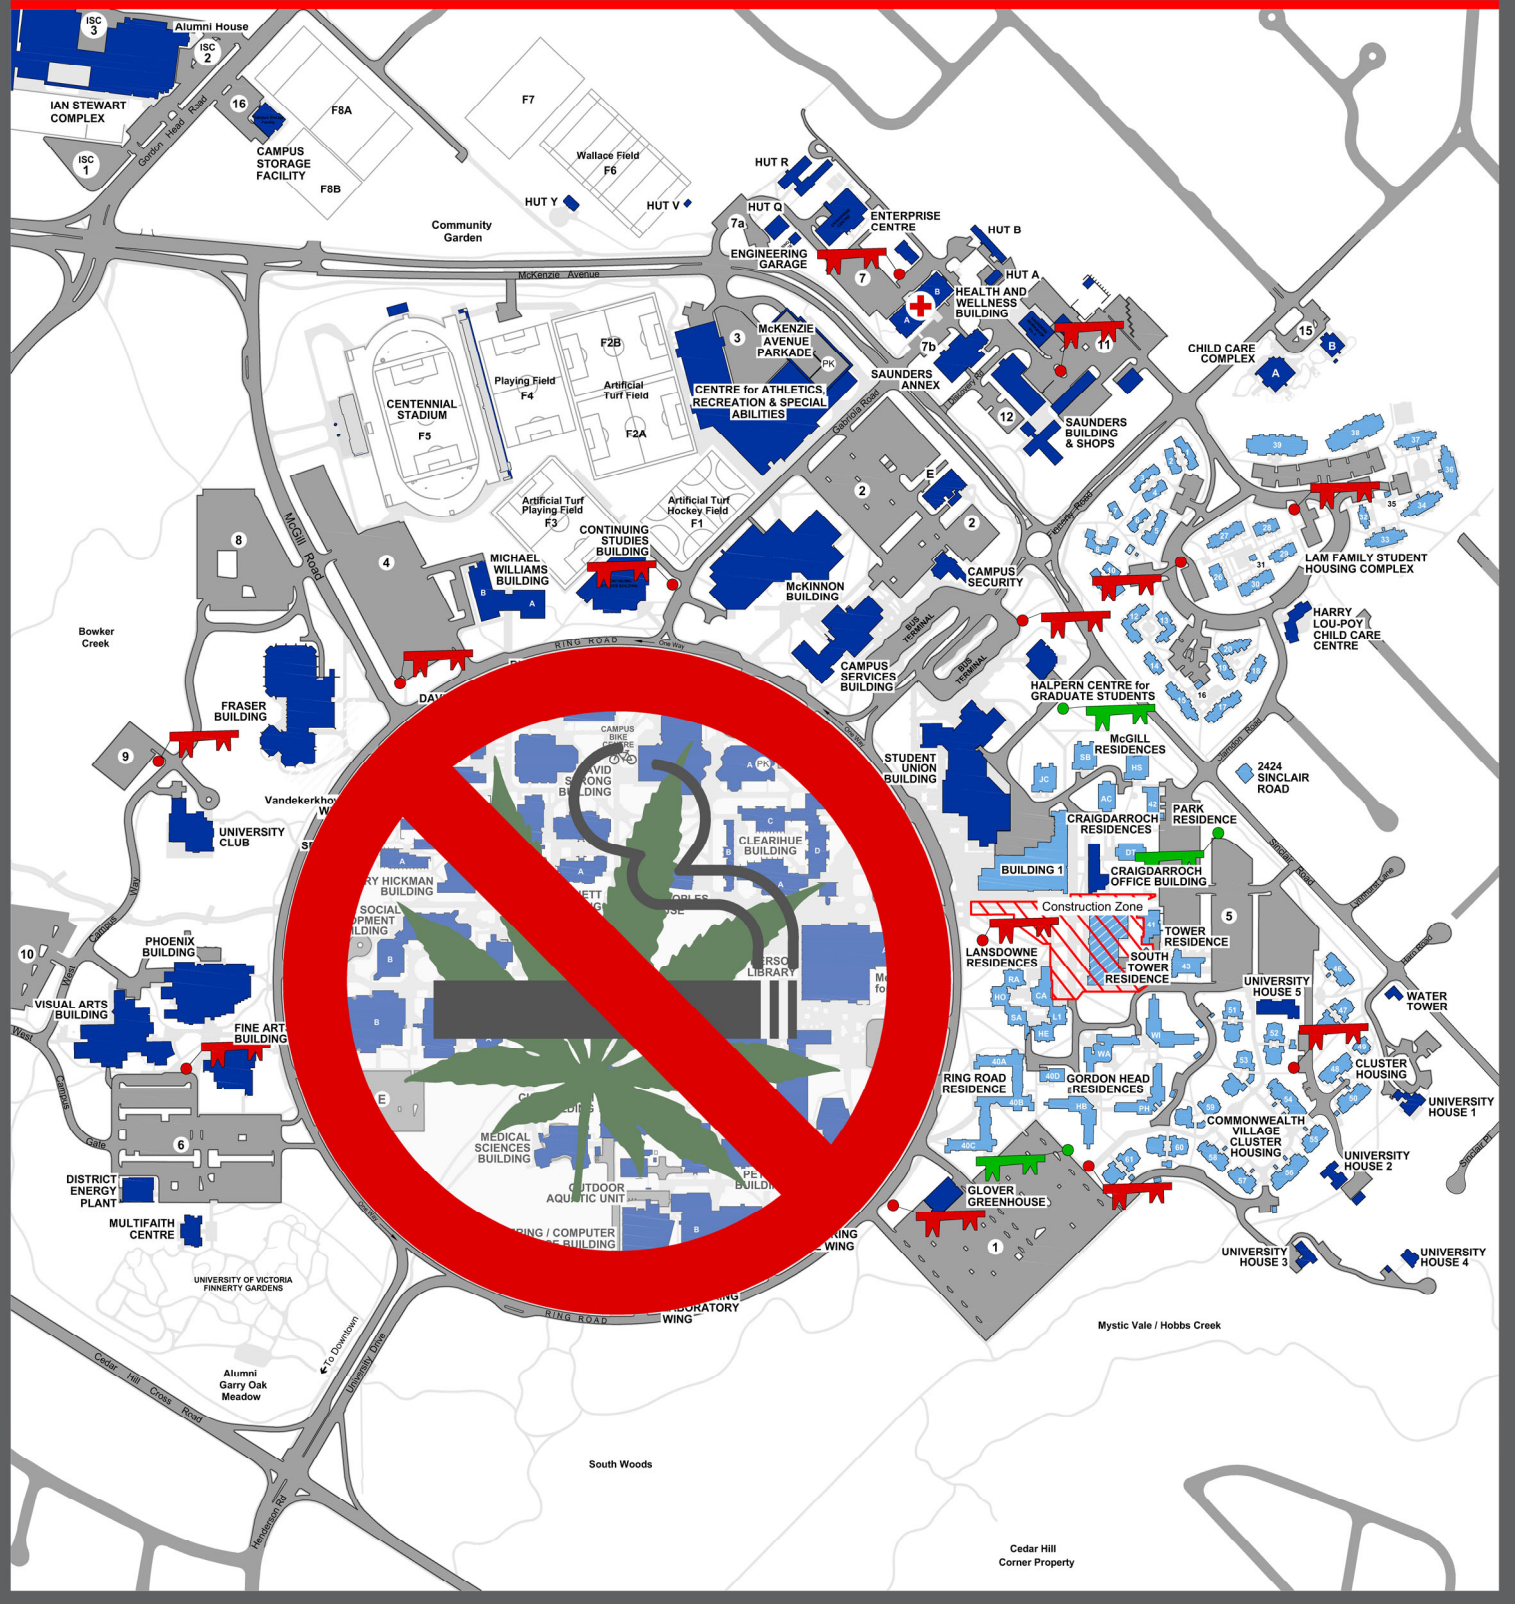

Designated Smoking Areas

- Buildings
- Residences
- Buildings Under Construction
- General Pay Parking
- Reserved Parking
- Parkade
- Student Wellness Centre

- Designated Smoking Area
- Designated Cannabis Smoking Area

Marked benches are located outside Ring Road

For more information visit uvic.ca/ohse/health/smoke-free