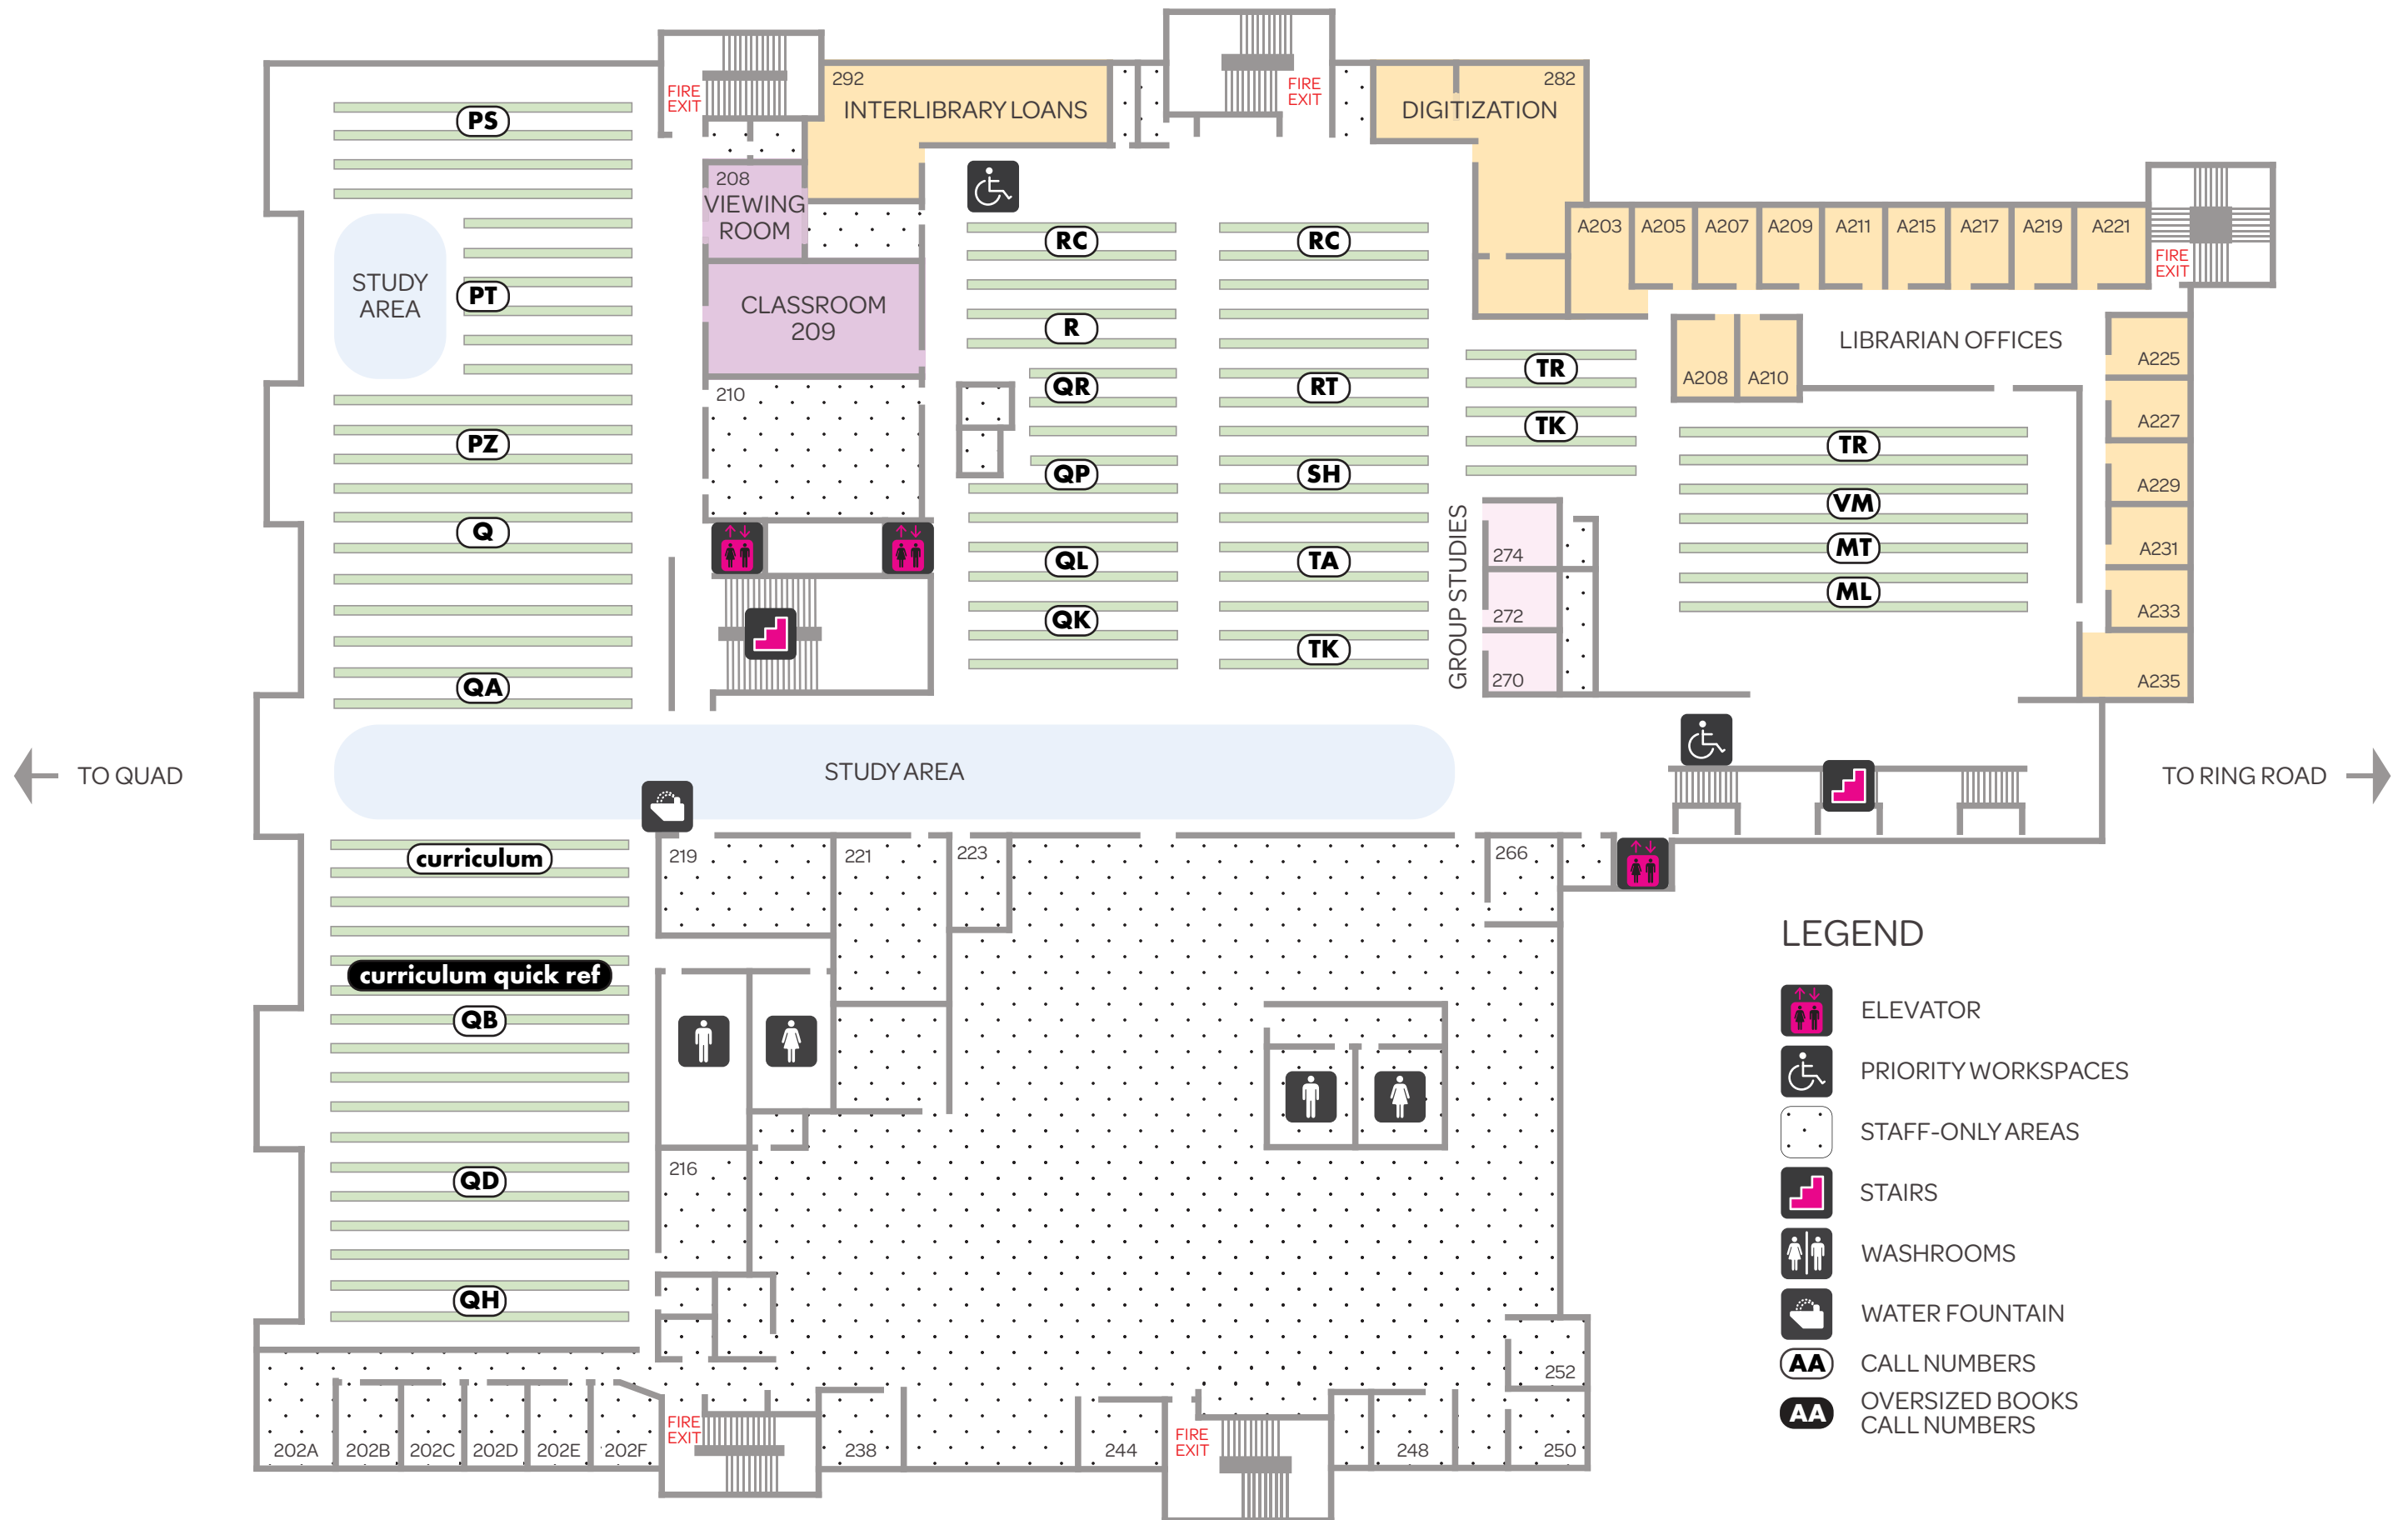

MEARNS - MCPHERSON LIBRARY SECOND FLOOR

LEGEND

-  ELEVATOR
-  PRIORITY WORKSPACES
-  STAFF-ONLY AREAS
-  STAIRS
-  WASHROOMS
-  WATER FOUNTAIN
-  CALL NUMBERS
-  OVERSIZED BOOKS CALL NUMBERS