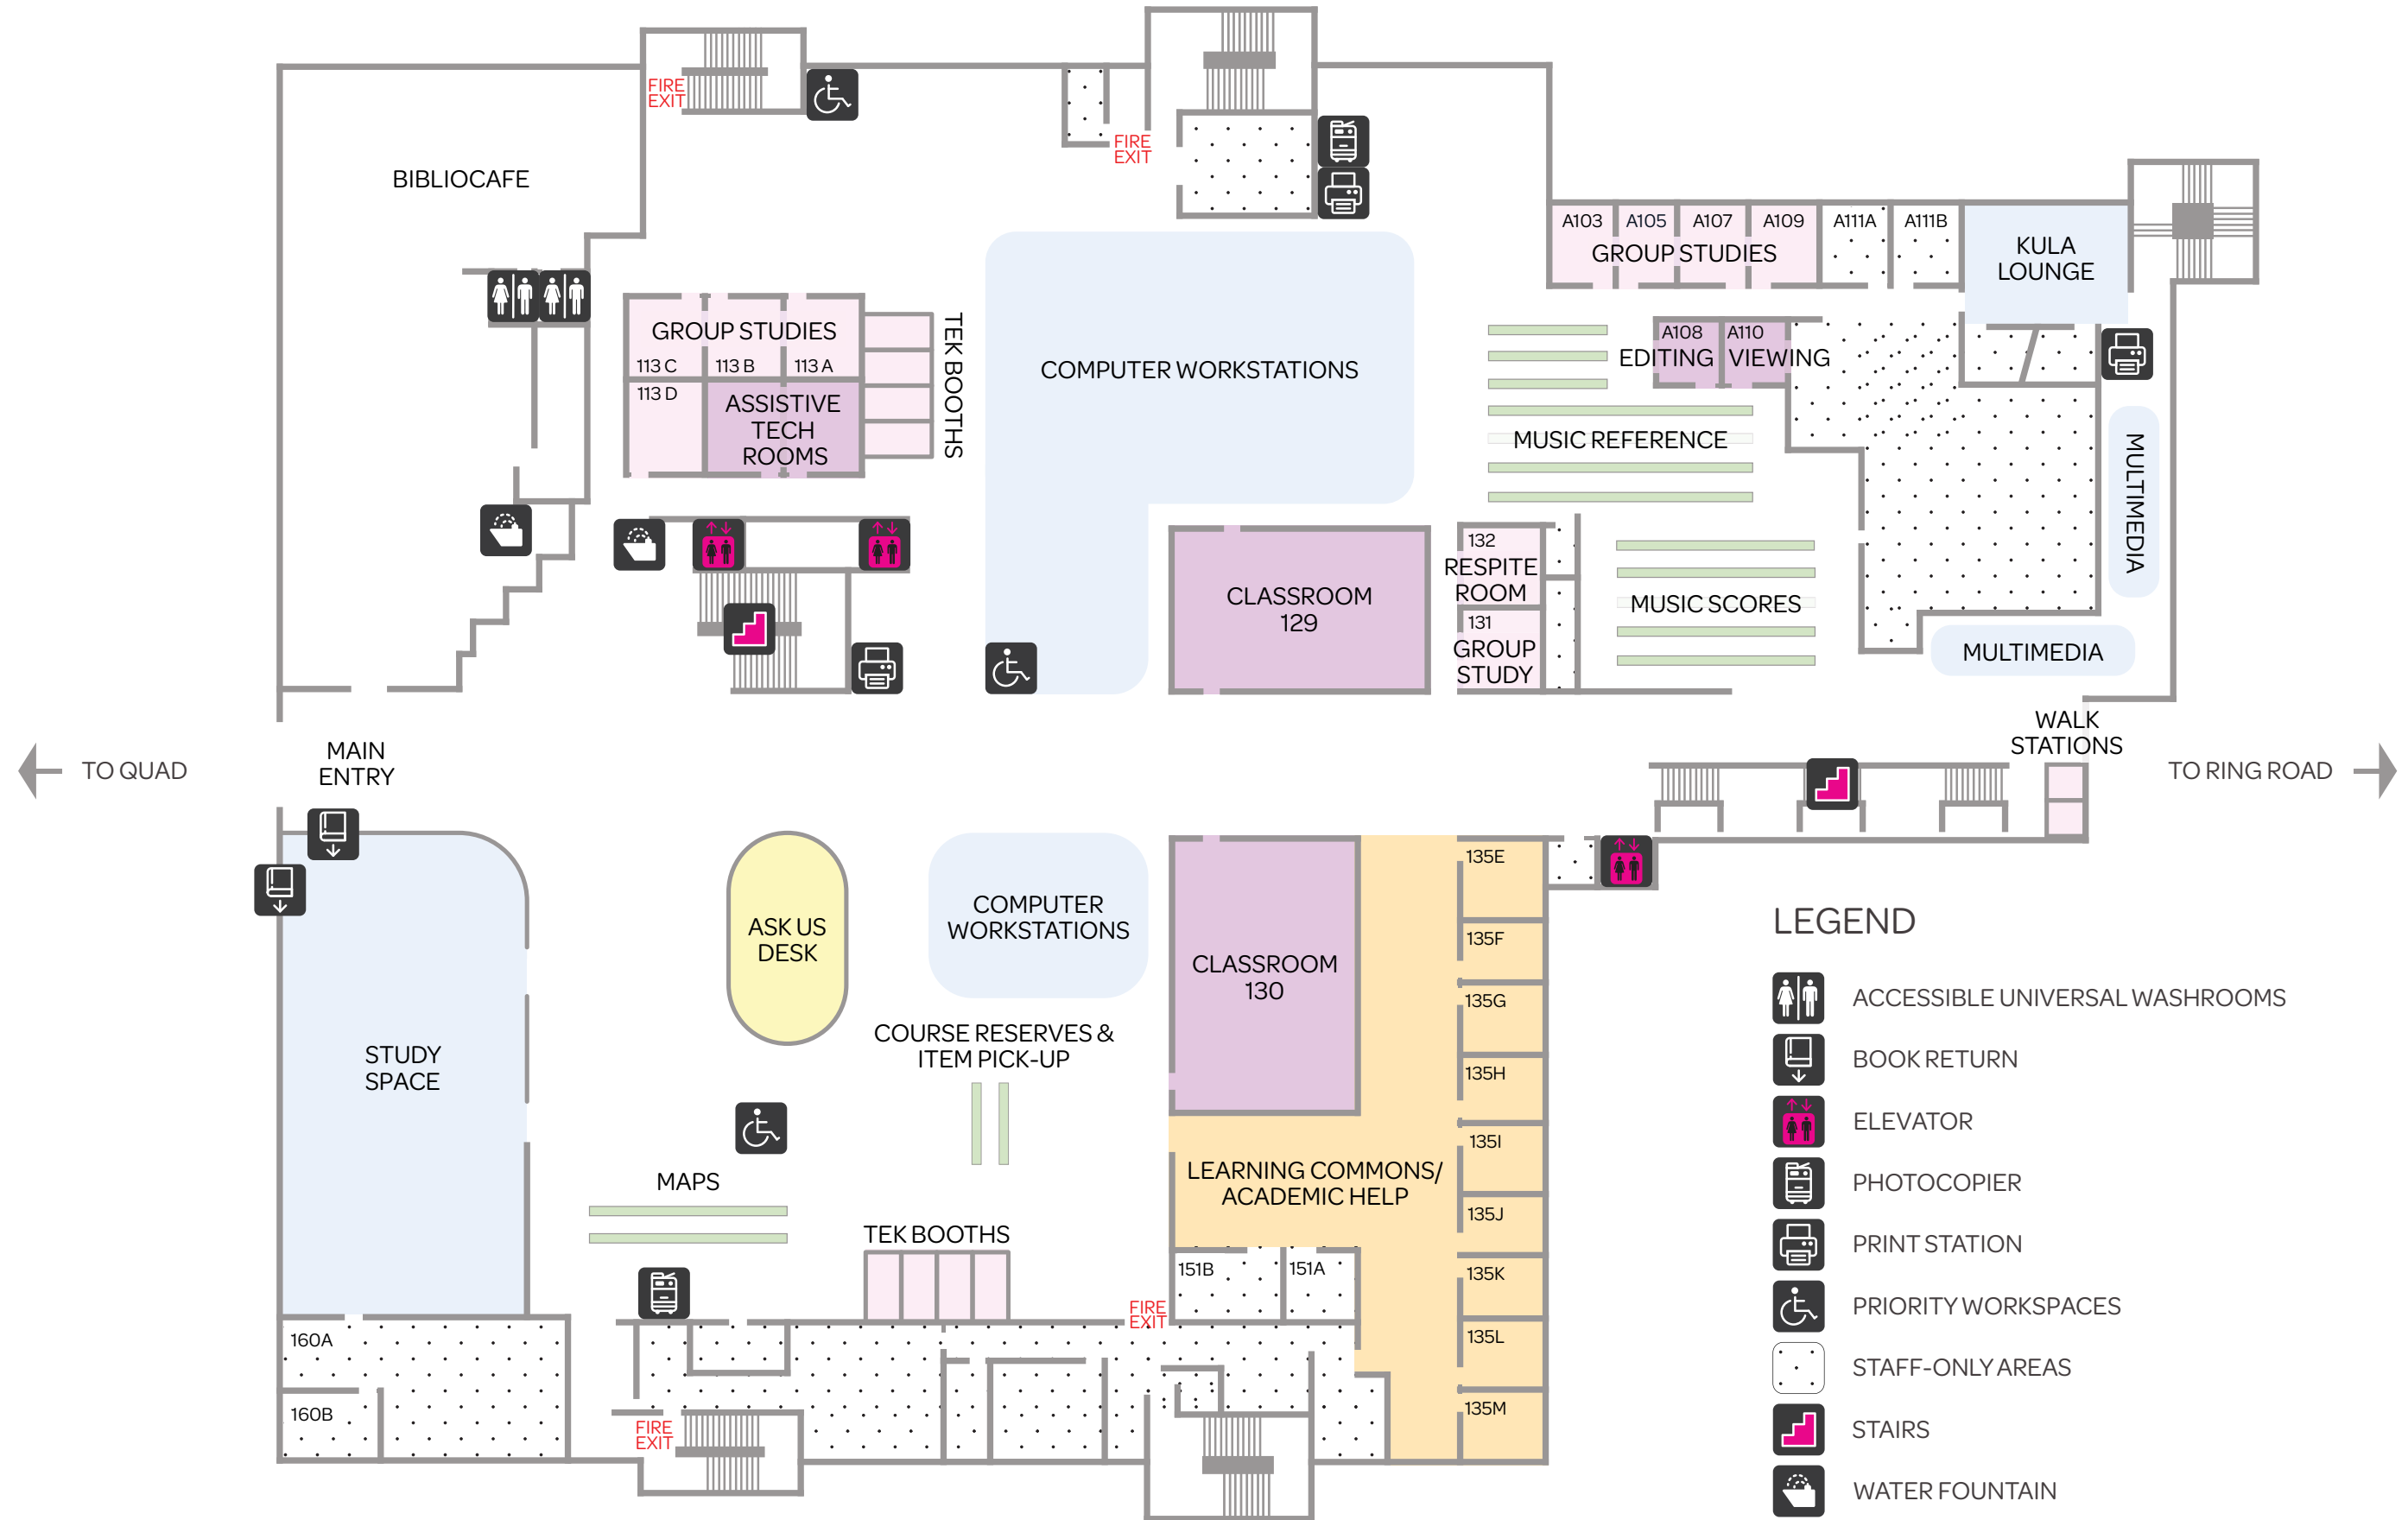

MEARNS - MCPHERSON LIBRARY MAIN FLOOR

LEGEND

-  ACCESSIBLE UNIVERSAL WASHROOMS
-  BOOK RETURN
-  ELEVATOR
-  PHOTOCOPIER
-  PRINT STATION
-  PRIORITY WORKSPACES
-  STAFF-ONLY AREAS
-  STAIRS
-  WATER FOUNTAIN