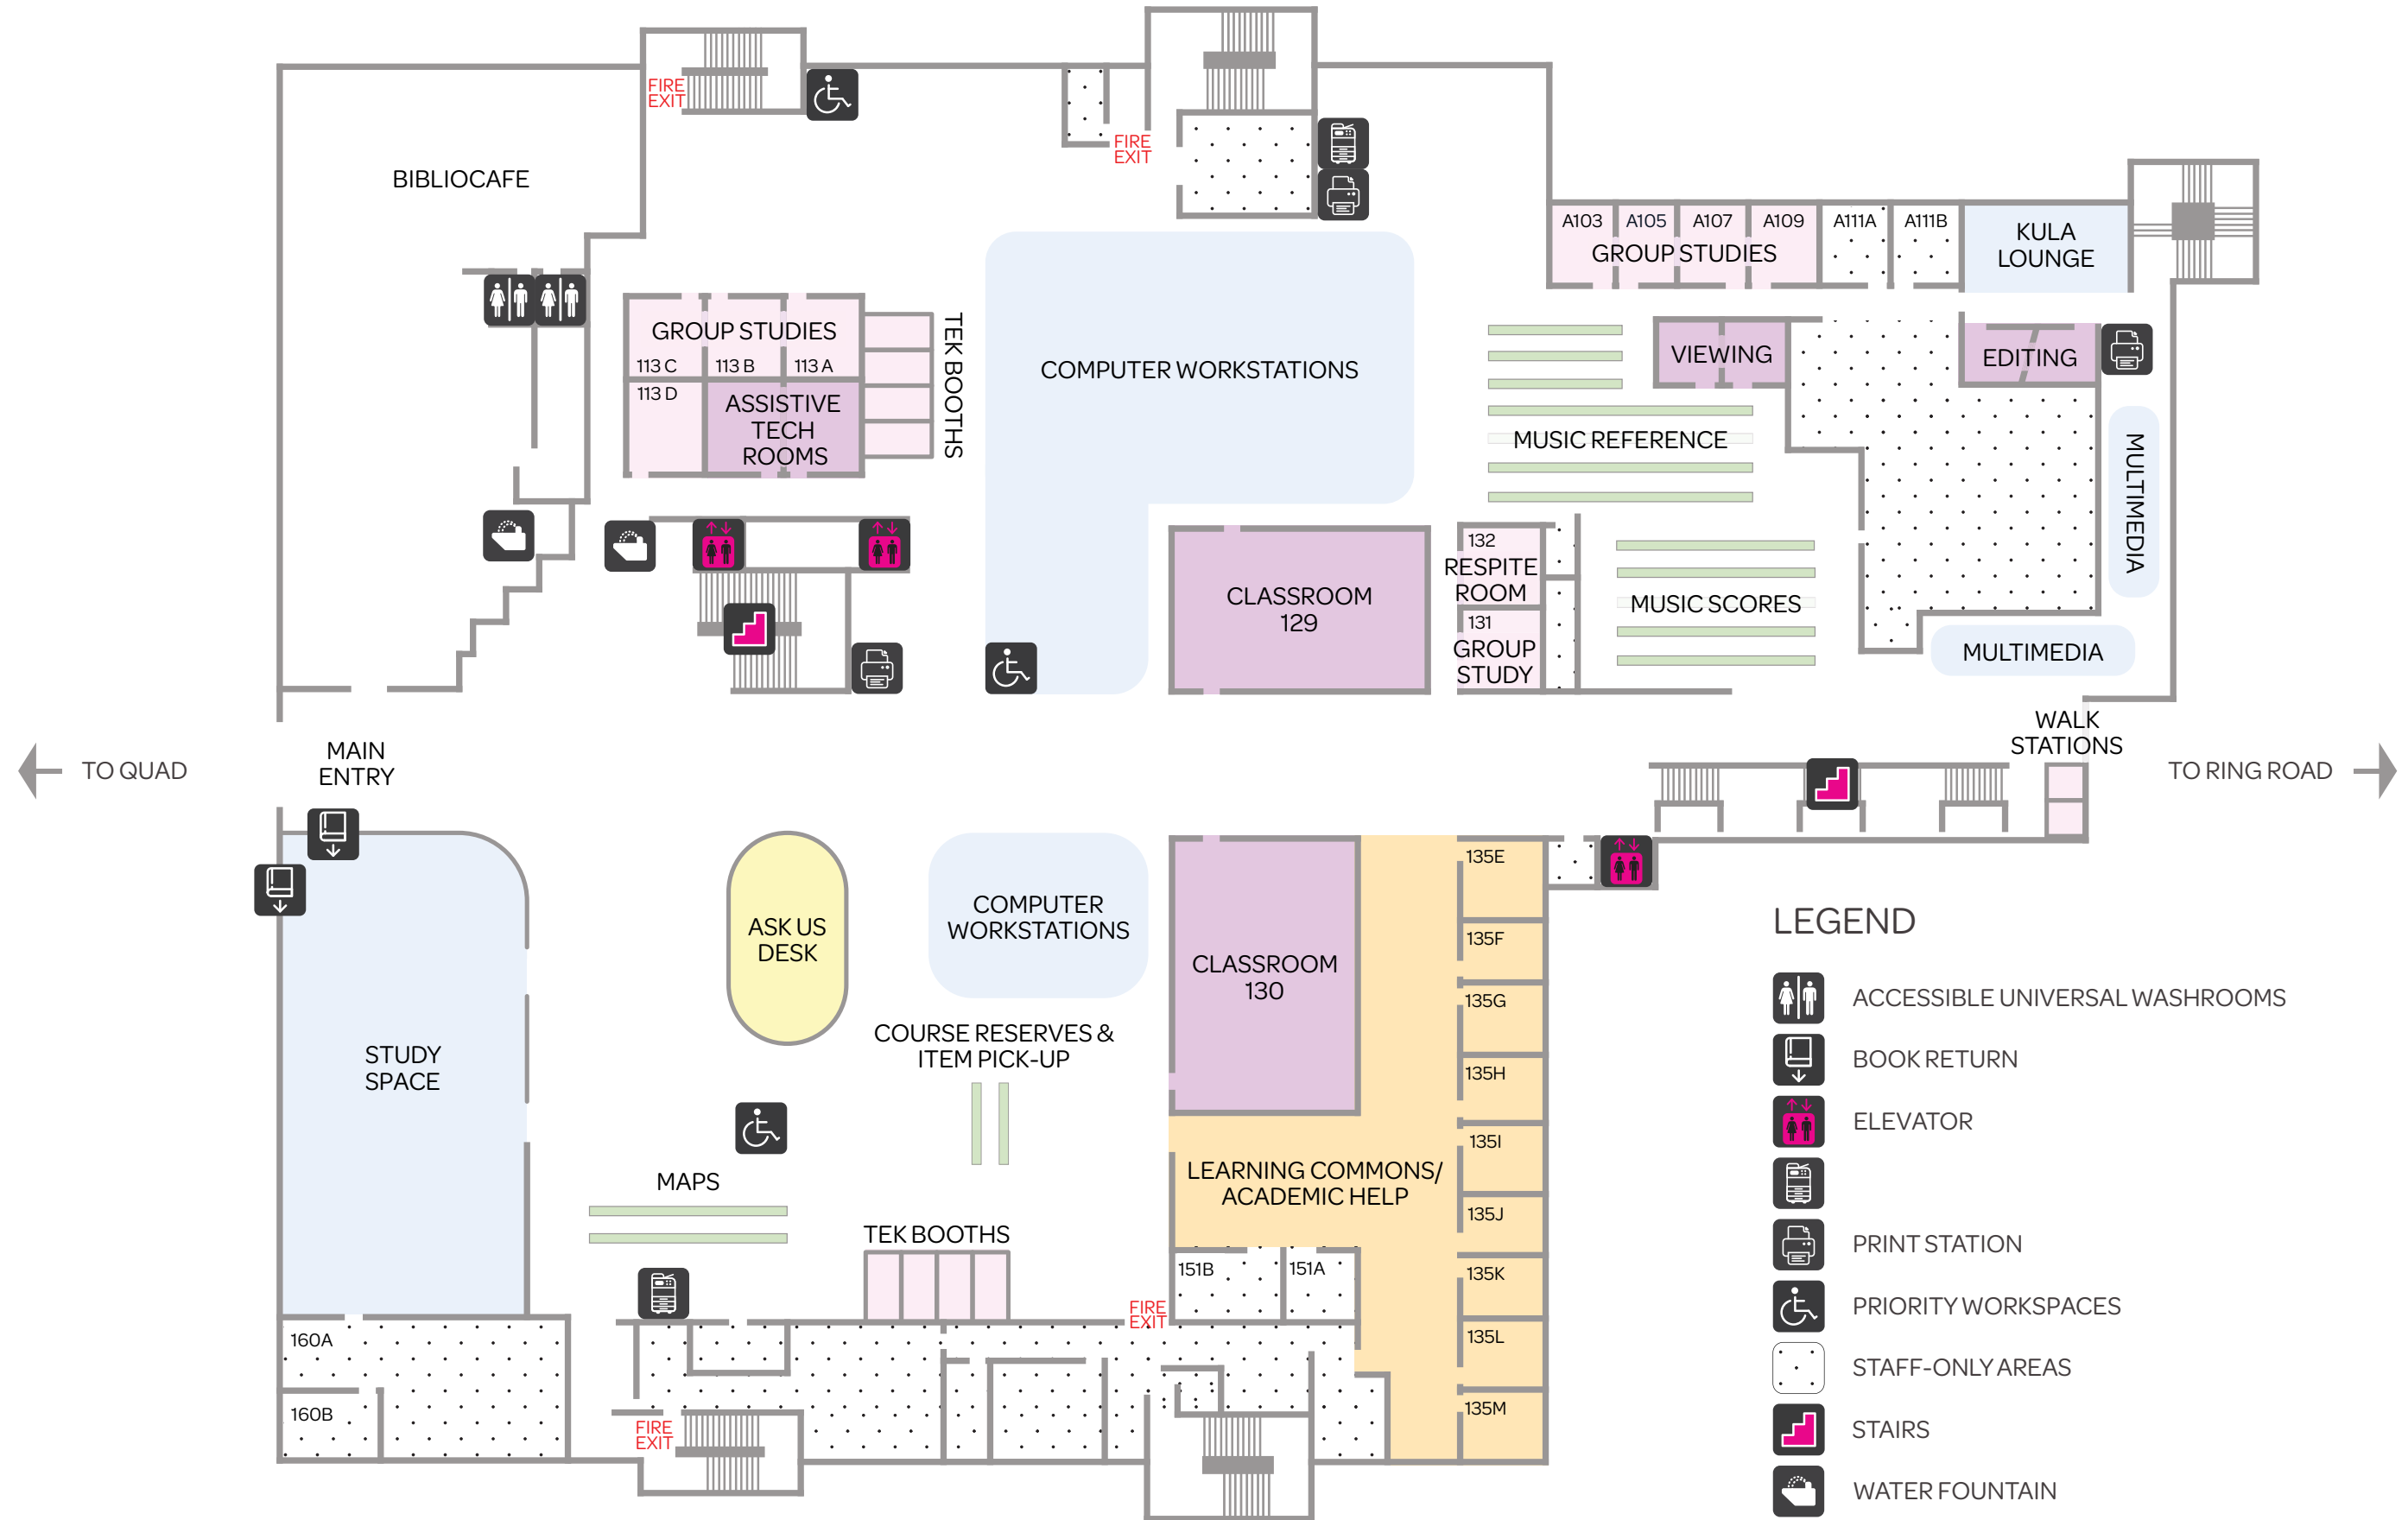

MEARNS - MCPHERSON LIBRARY MAIN FLOOR

LEGEND

- ACCESSIBLE UNIVERSAL WASHROOMS
- BOOK RETURN
- ELEVATOR
- PRINT STATION
- PRIORITY WORKSPACES
- STAFF-ONLY AREAS
- STAIRS
- WATER FOUNTAIN