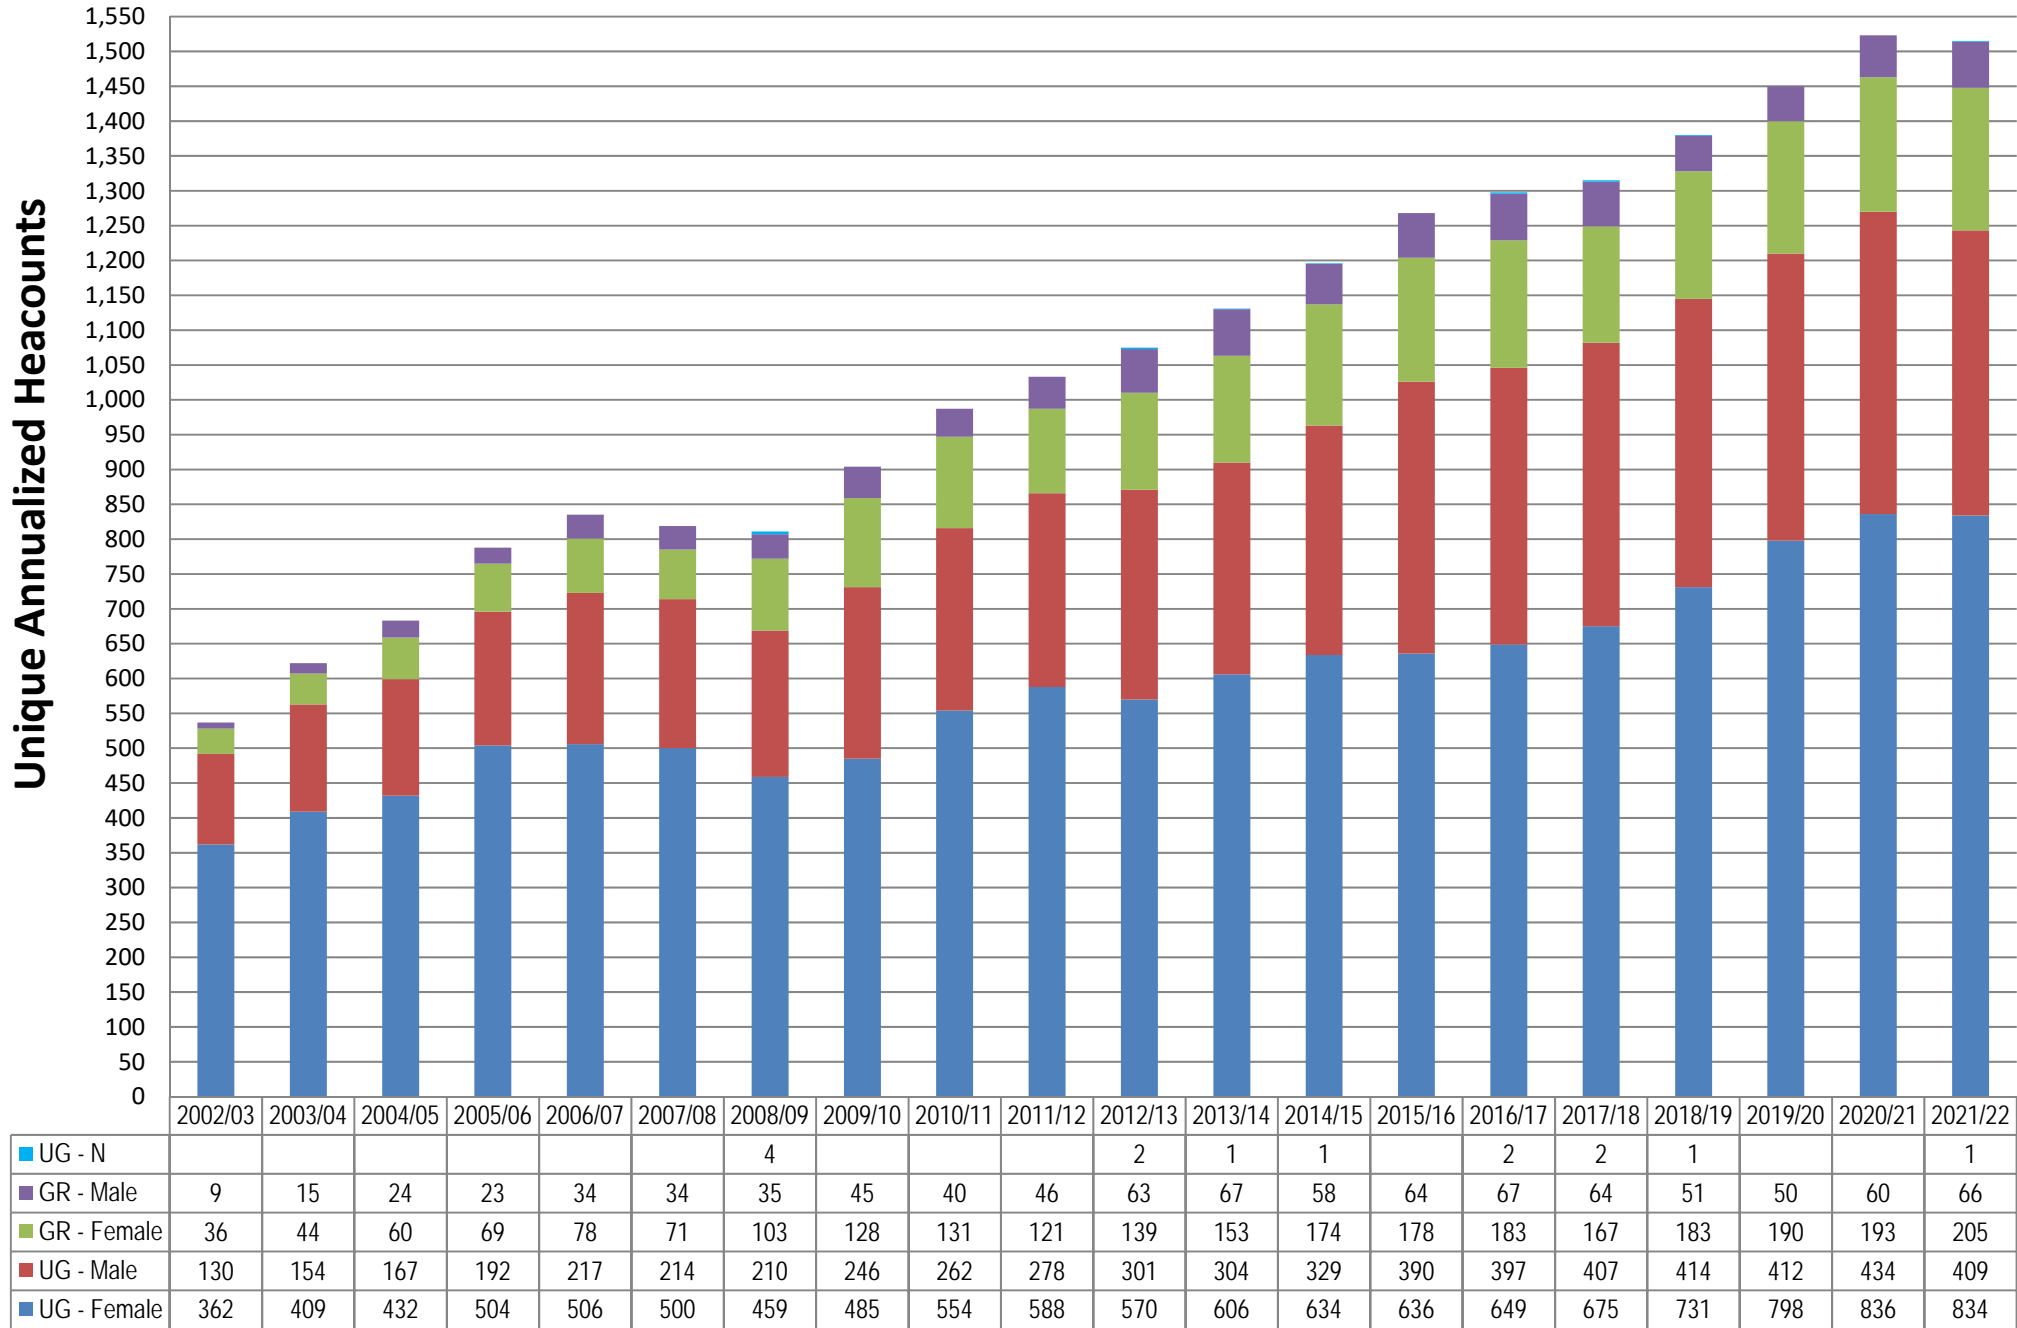

# UVic - Indigenous Students by Gender<sup>1,2</sup>

<sup>1</sup> Unique students.

<sup>2</sup> All years revised based on additional source data