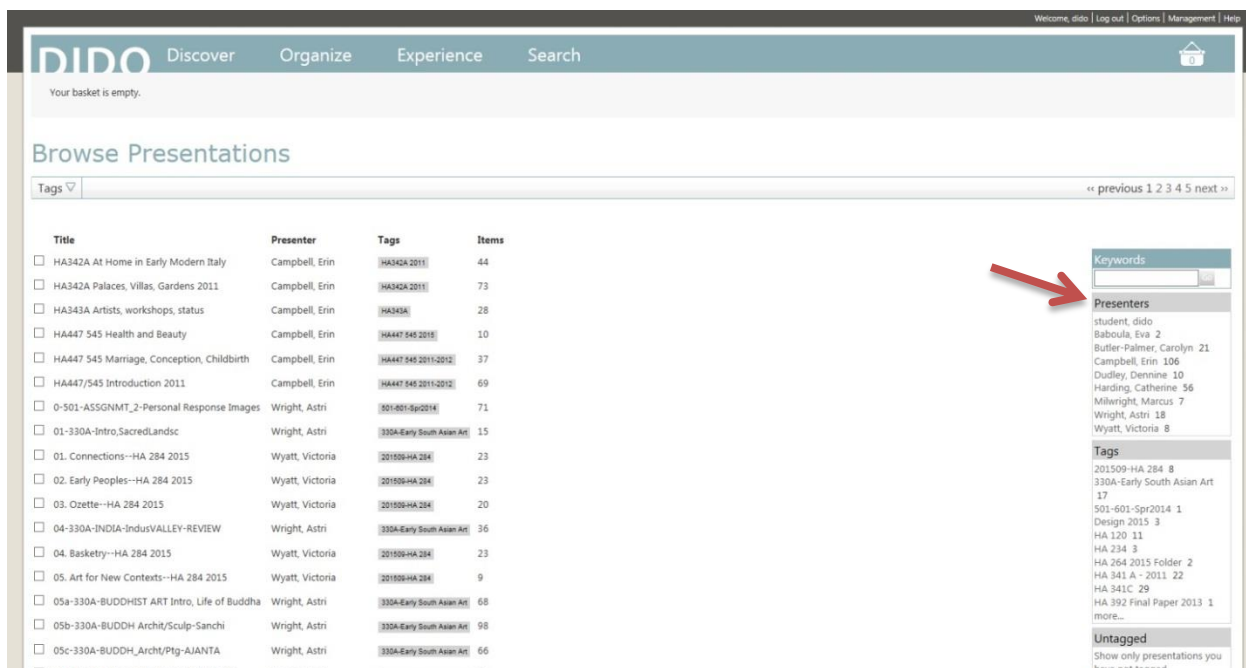

HOW TO VIEW FACULTY PRESENTATIONS IN DIDO

- Log in to DIDO using your NetLink ID and password
- Go to **Experience** > **Browse Presentations**

- Select your instructor's name under **Presenters**

- You can limit your search to a specific course number using **Tags**

The screenshot shows the DIDO interface with the 'Browse Presentations' section. A search filter for 'Tags' is applied, showing 'HA342A 2011'. A red arrow points to the 'Tags' section in the right-hand sidebar, which lists various course numbers and their item counts.