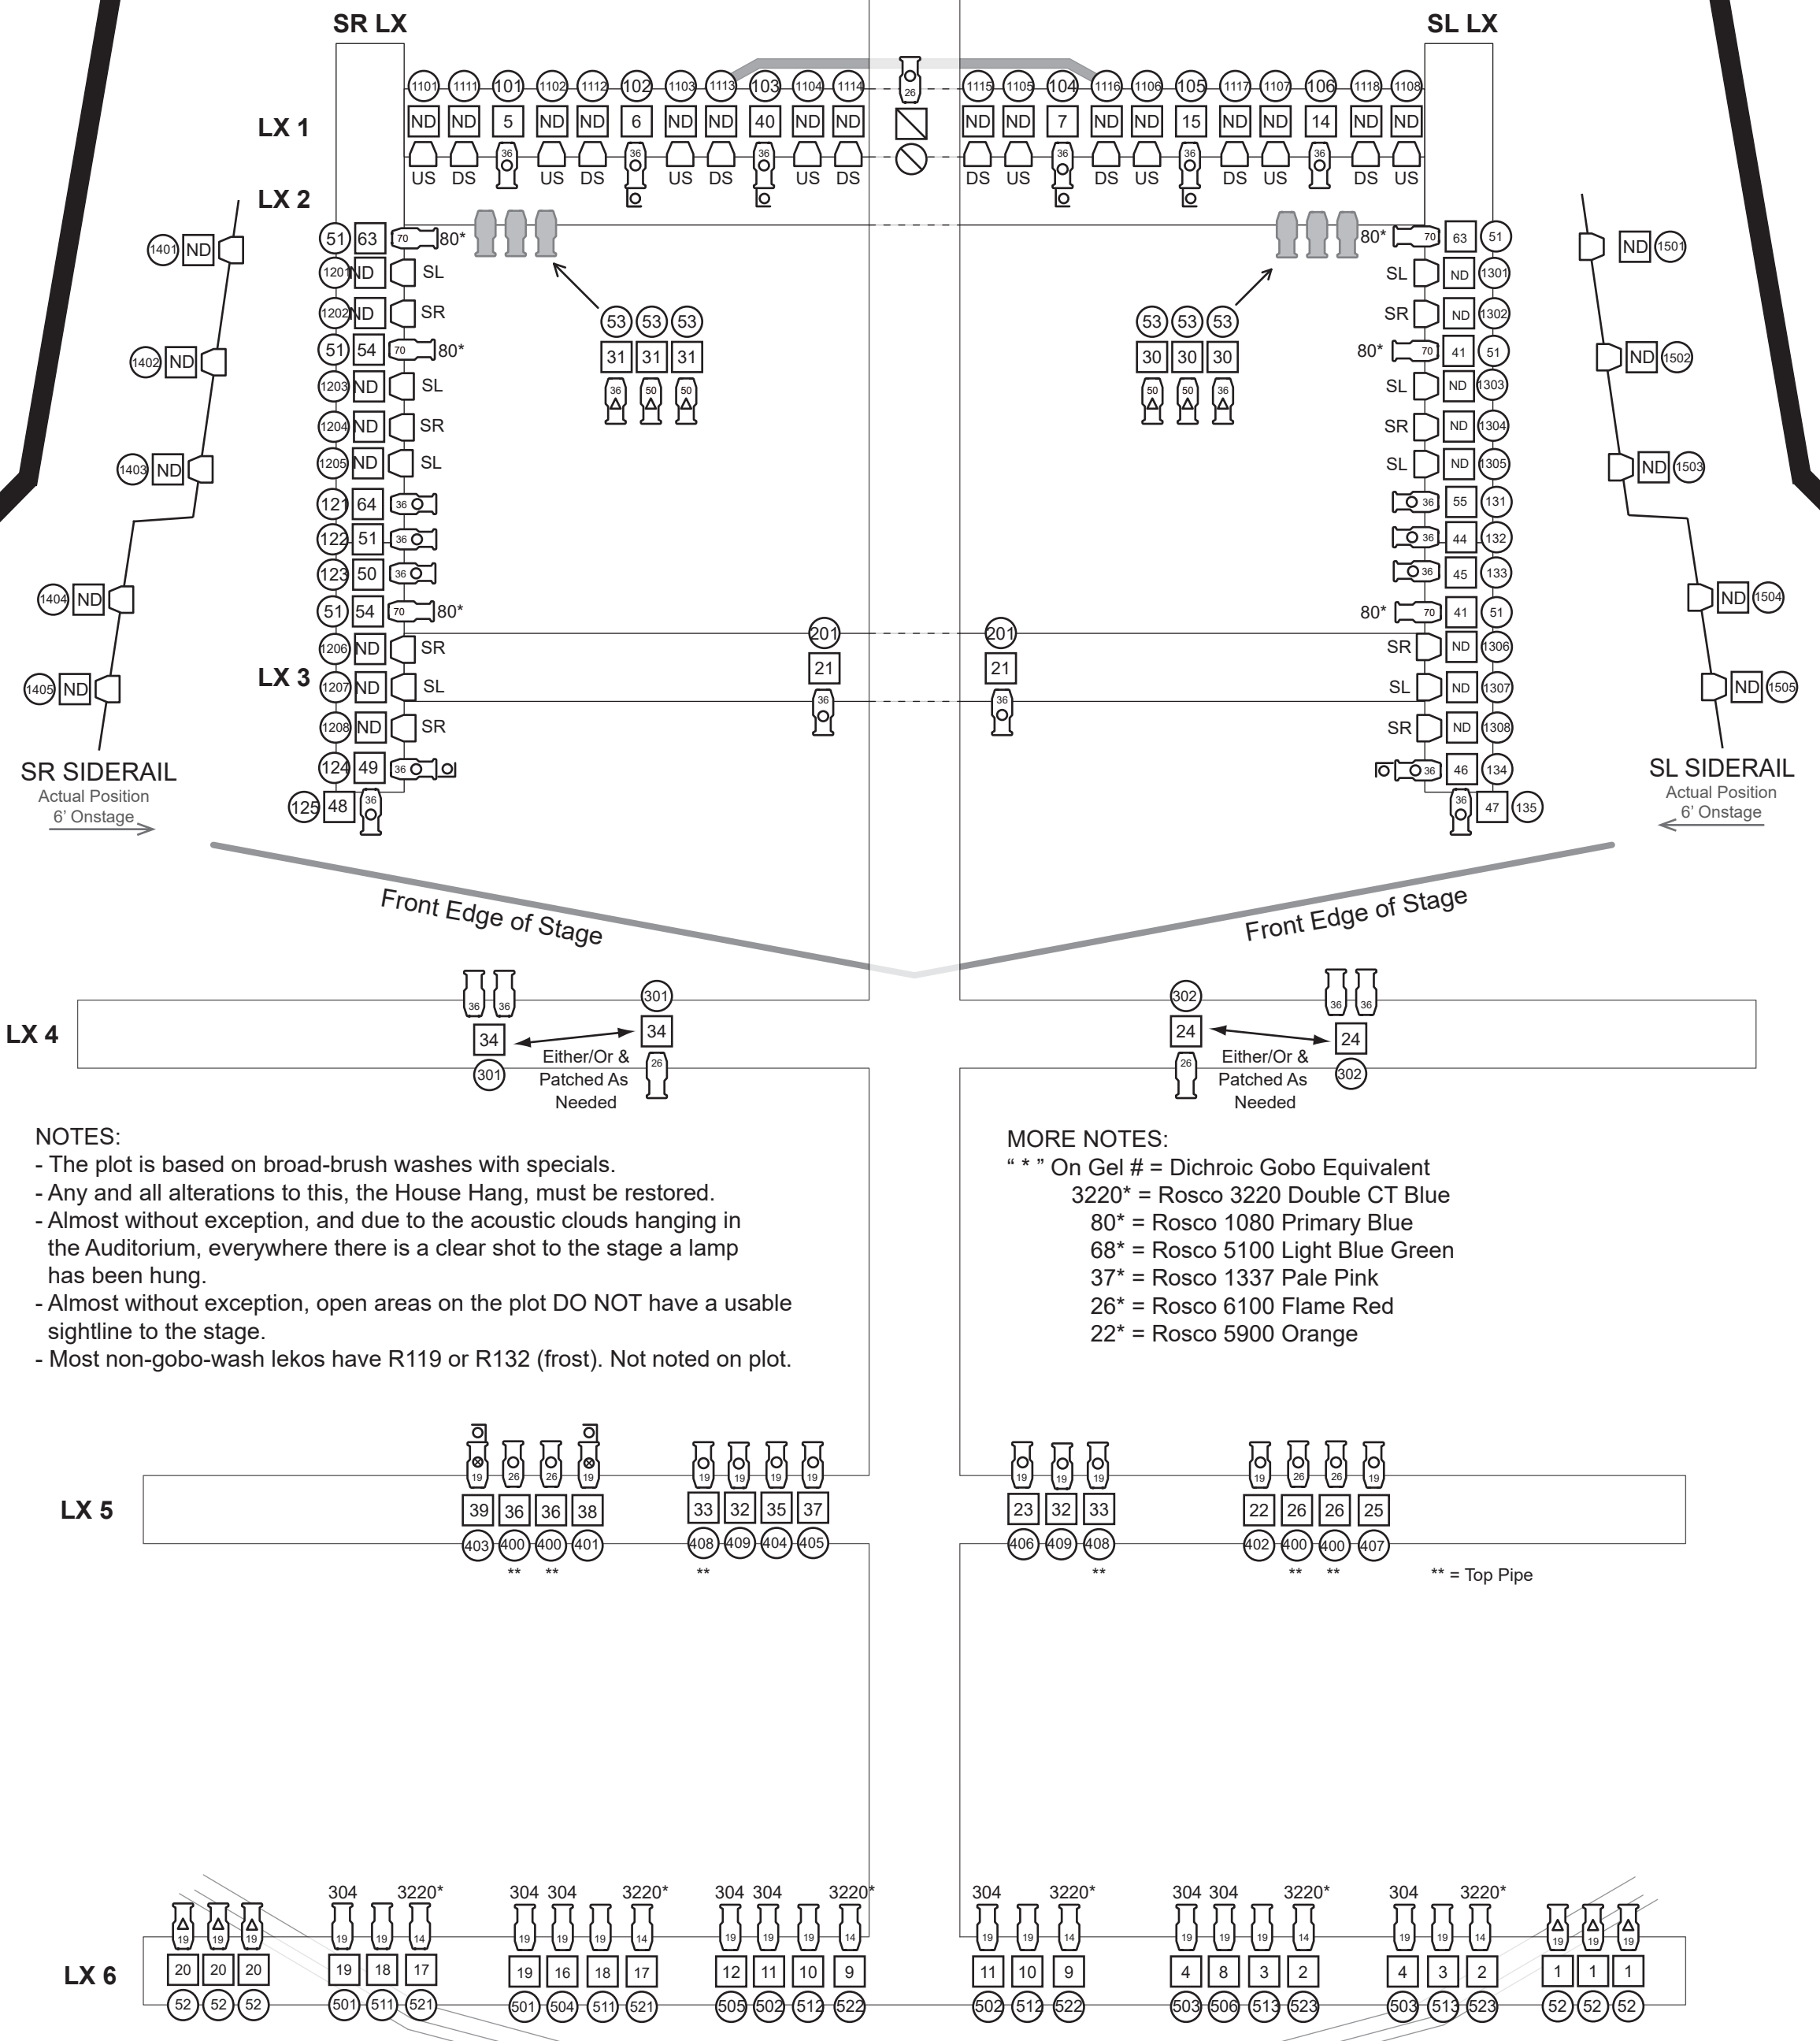

LIGHTING PLOT

Last Update: January 2021

SCALE (In Feet)

SCALE (In Metres)

NOTES:

- The plot is based on broad-brush washes with specials.
- Any and all alterations to this, the House Hang, must be restored.
- Almost without exception, and due to the acoustic clouds hanging in the Auditorium, everywhere there is a clear shot to the stage a lamp has been hung.
- Almost without exception, open areas on the plot DO NOT have a usable sightline to the stage.
- Most non-gobo-wash lekos have R119 or R132 (frost). Not noted on plot.

MORE NOTES:

- " * " On Gel # = Dichroic Gobo Equivalent
- 3220* = Rosco 3220 Double CT Blue
- 80* = Rosco 1080 Primary Blue
- 68* = Rosco 5100 Light Blue Green
- 37* = Rosco 1337 Pale Pink
- 26* = Rosco 6100 Flame Red
- 22* = Rosco 5900 Orange

K E Y	ETC SOURCE 4 @ 750w (HPL750) ## In Body Denotes Beam Angle	NOTATION	# Roscolux Colour
	Chauvet Colorado 2 Zoom		☐ I-Cue Mirror
			△ Template
			○ Iris
			⊙ DMX Iris
			# Address / Dimmer
			# Channel

** = Top Pipe