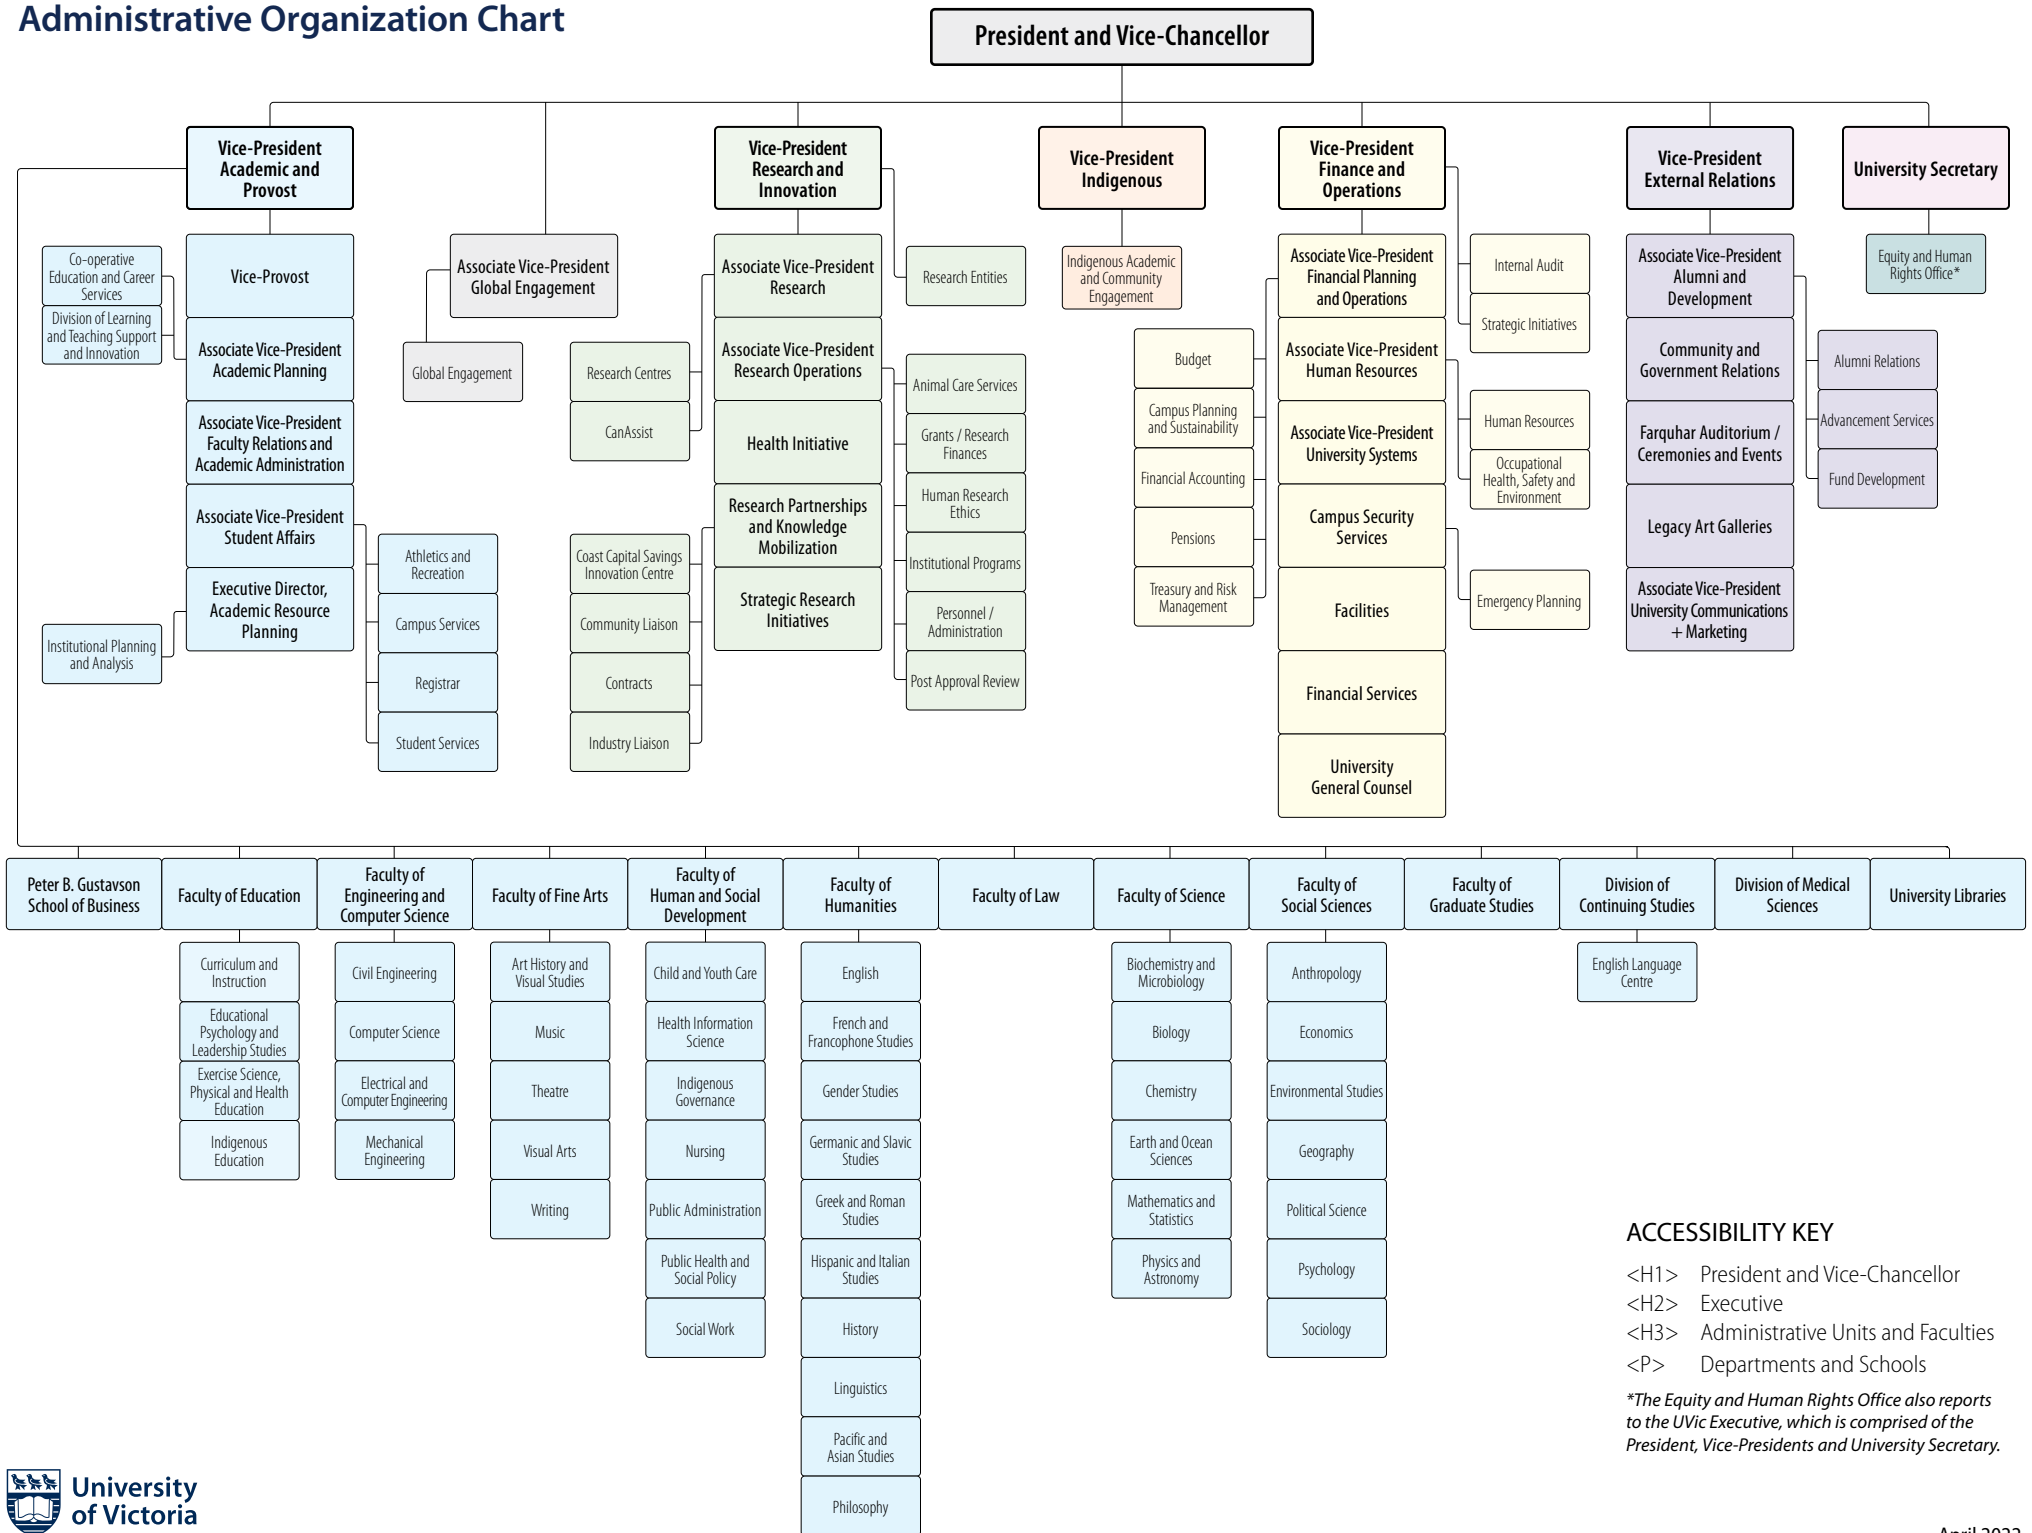

Administrative Organization Chart

ACCESSIBILITY KEY

- <H1> President and Vice-Chancellor
- <H2> Executive
- <H3> Administrative Units and Faculties
- <P> Departments and Schools

**The Equity and Human Rights Office also reports to the UVic Executive, which is comprised of the President, Vice-Presidents and University Secretary.*