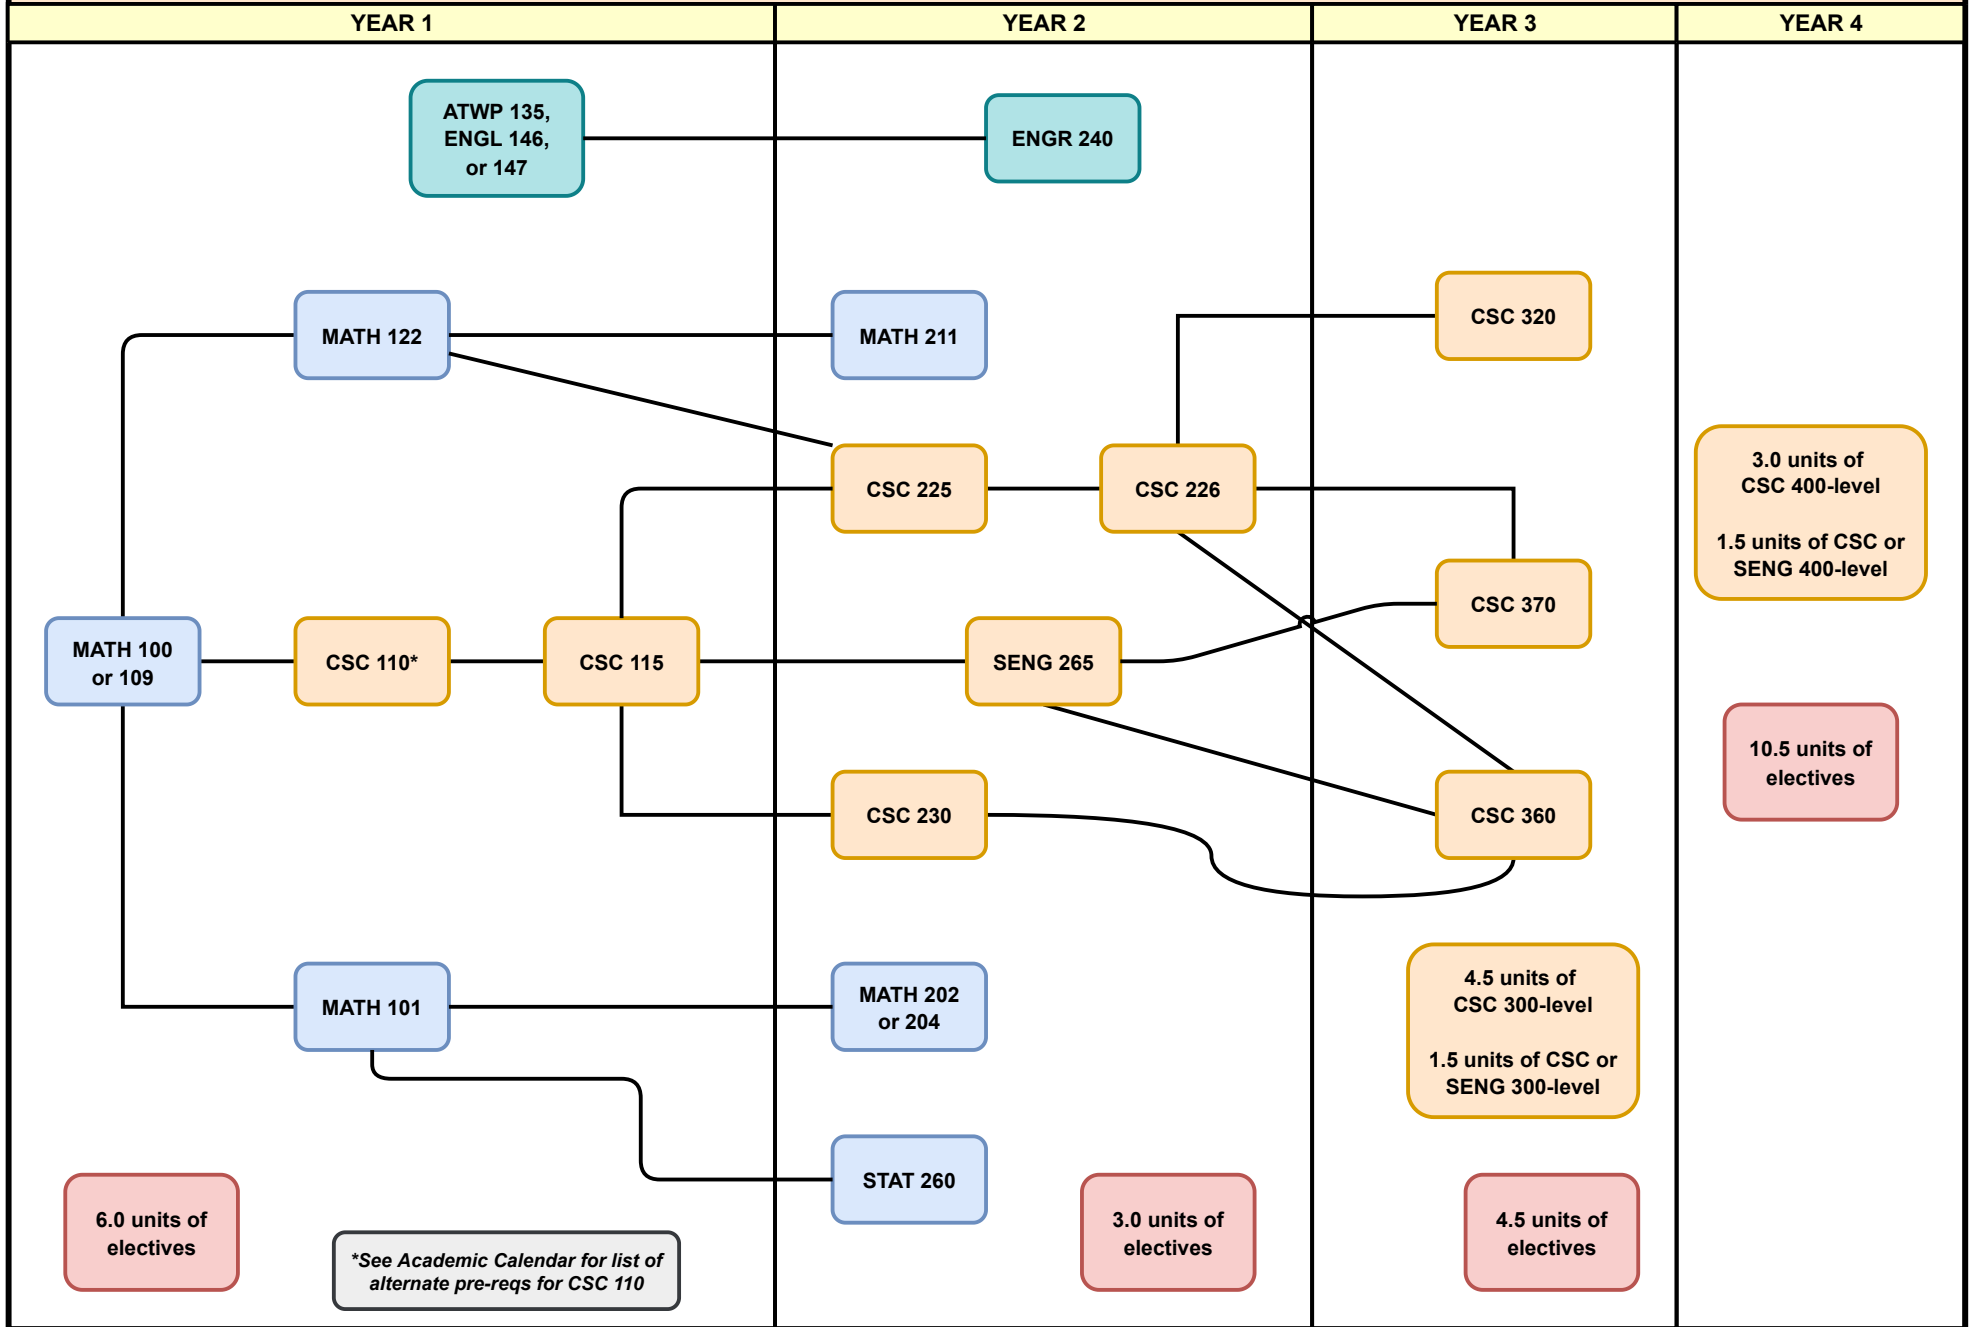

**BSc IN COMPUTER SCIENCE - MAJOR - SEPTEMBER 2022 ENTRY**

Although every effort was made to ensure that the information on this document is accurate, in the event of a discrepancy, the September 2022 Academic Calendar shall be considered the definitive authority.