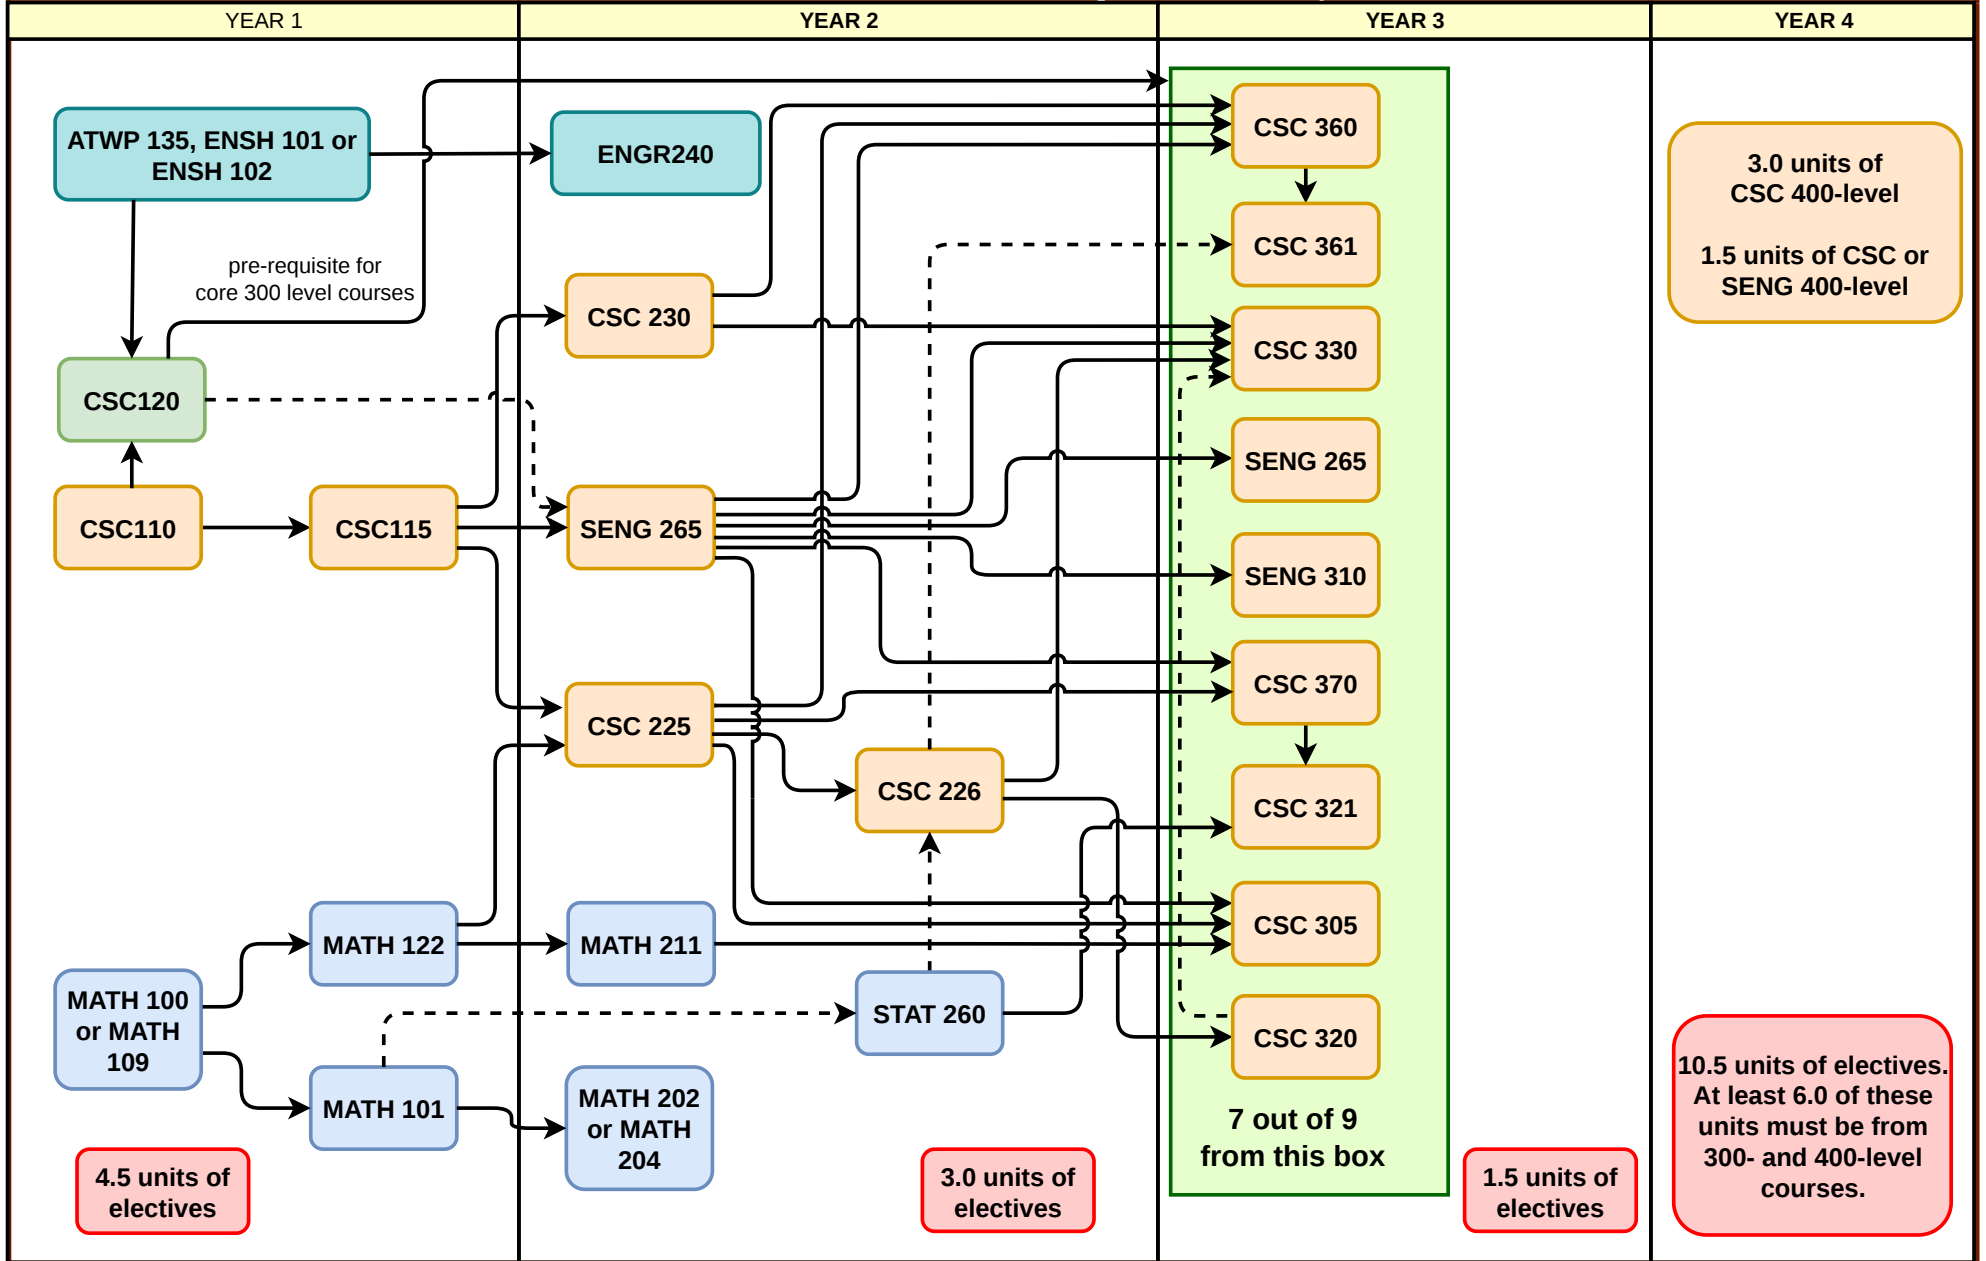

COMPUTER SCIENCE MAJOR - September 2026 Entry

Although every effort was made to ensure that the information on this document is accurate, in the event of a discrepancy, the September 2026 Academic Calendar shall be considered the definitive authority.