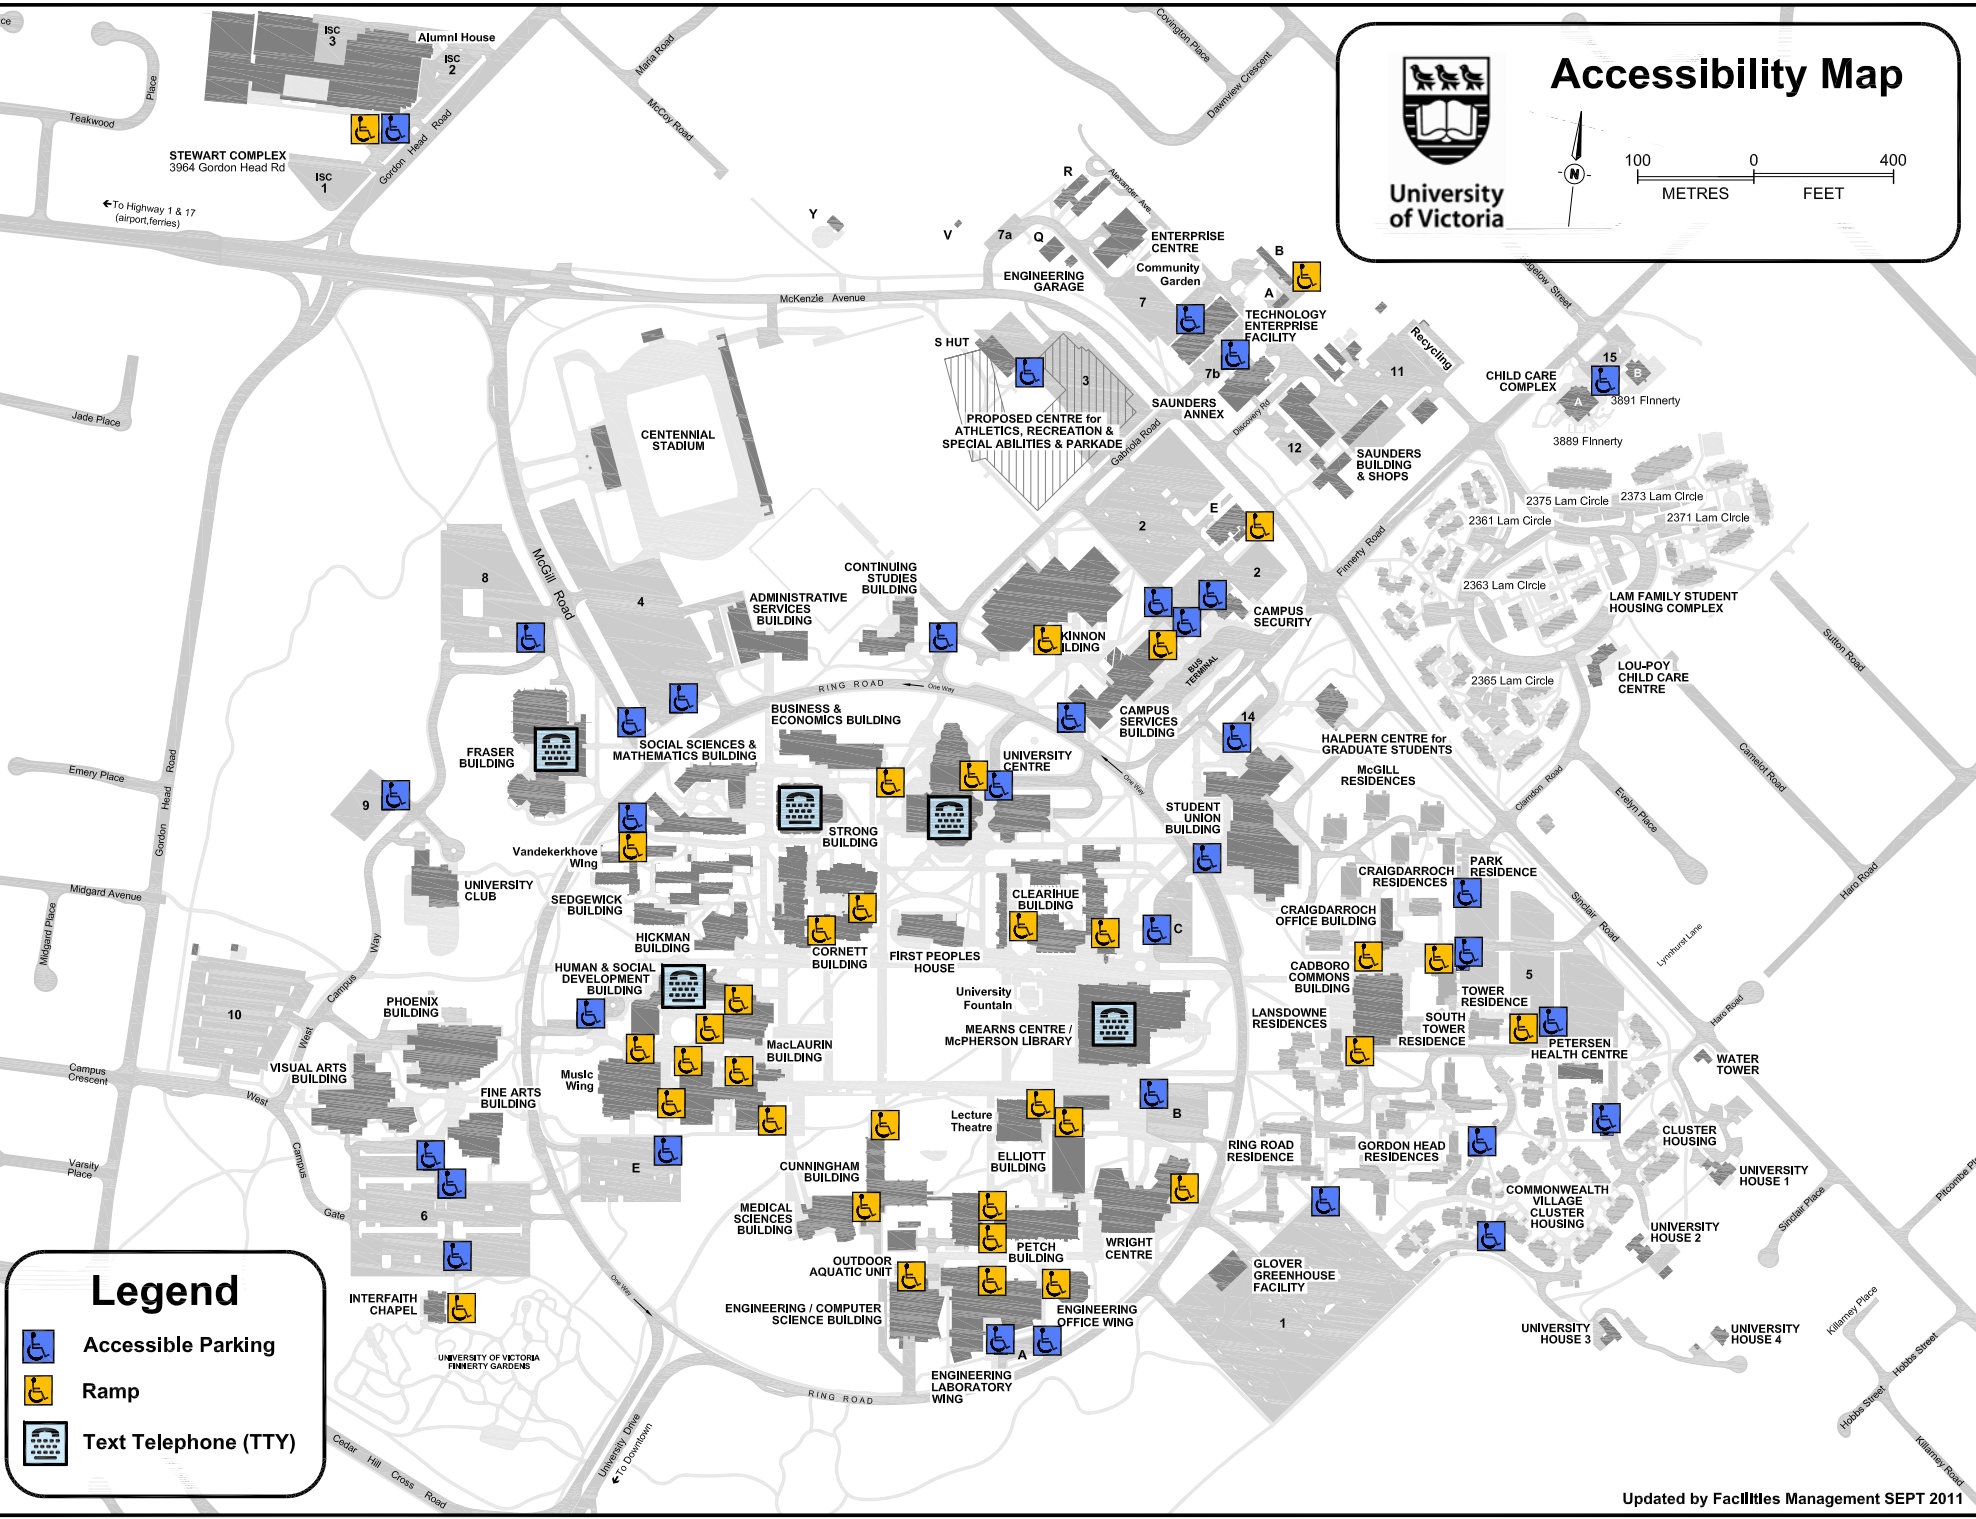

Accessibility Map

University of Victoria

Legend

-  Accessible Parking
-  Ramp
-  Text Telephone (TTY)